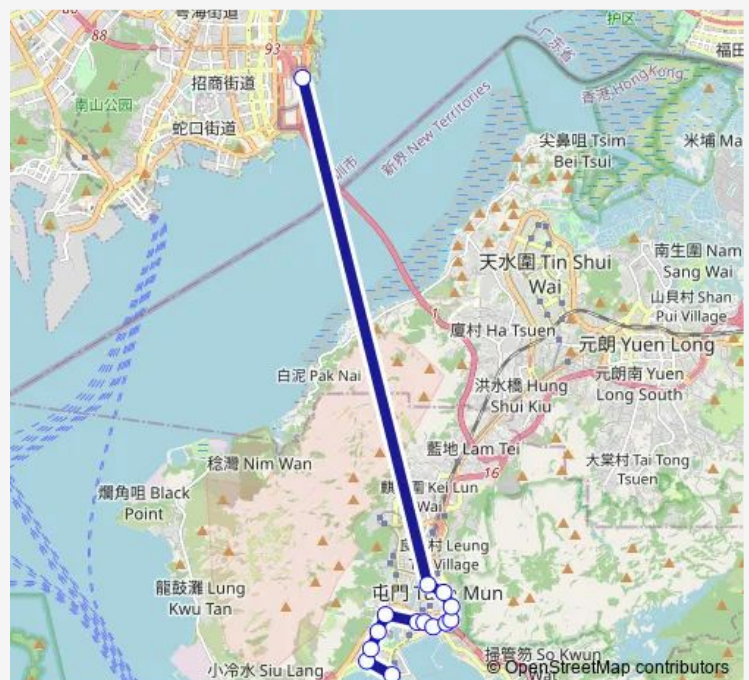

[Ctb] SIU Shan Court, Lung MUN Road|[Lwb] LAU King
House SIU Shan Court

Route schedule

[Ctb] Shenzhen BAY Port|[Nlb] Shenzhen BAY Port —
[Ctb] Tuen MUN Ferry Pier|[Kmb] Tuen MUN Pier Head
BUS Terminus|[Lrtfeeder] Tuen MUN Ferry Pier

Route info

Direction: [Ctb] Shenzhen BAY Port|[Nlb] Shenzhen BAY
Port

Stops: 16

Trip Duration: 0 hour 48 min

■ B3 — Tuen MUN Pier Head - Shenzhen BAY Port

[Ctb] TIP SUM House Butterfly Estate, WU Chui Road[[Kmb] TIP SUM House Butterfly Estate][Lrtfeeder] TIP SUM House, Butterfly Estate