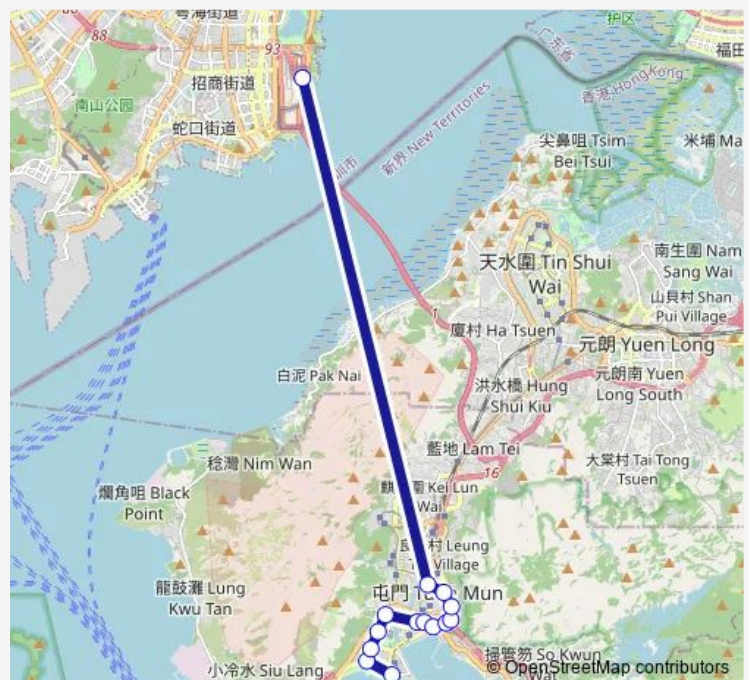

[Ctb] SIU Shan Court, Lung MUN Road|[Lwb] LAU King
House SIU Shan Court

Route schedule

[Ctb] Shenzhen BAY Port|[Nlb] Shenzhen BAY Port —
[Ctb] Tuen MUN Ferry Pier|[Kmb] Tuen MUN Pier Head
BUS Terminus|[Lrtfeeder] Tuen MUN Ferry Pier

Monday	22:20-23:20
Tuesday	22:20-23:20
Wednesday	22:20-23:20
Thursday	22:20-23:20
Friday	22:20-23:20
Saturday	23:00
Sunday	23:20

Route info

Direction: [Ctb] Shenzhen BAY Port|[Nlb] Shenzhen BAY
Port

Stops: 16

Trip Duration: 0 hour 47 min

■ B3 — Tuen MUN Pier Head - Shenzhen BAY Port

[Ctb] TIP SUM House Butterfly Estate, WU Chui Road[[Kmb] TIP SUM House Butterfly Estate][Lrtfeeder] TIP SUM House, Butterfly Estate