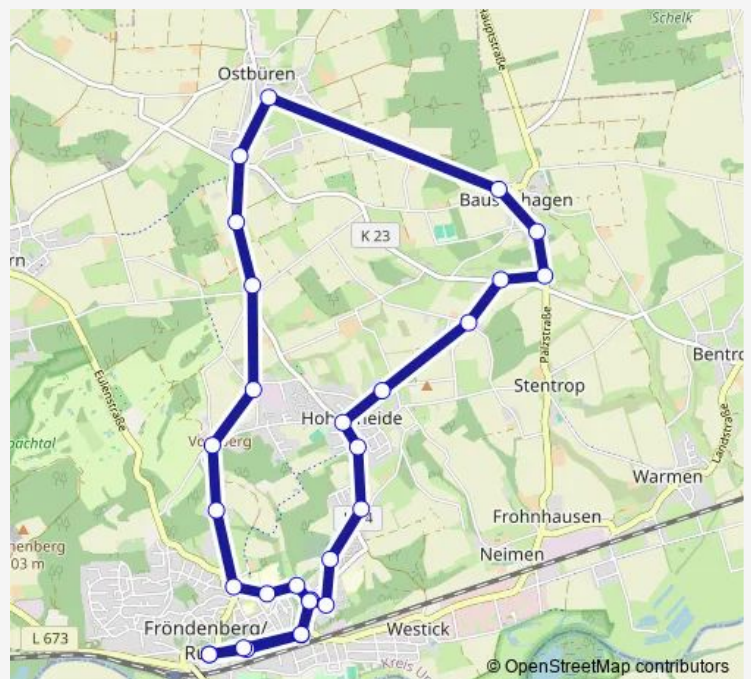

Thursday —

Friday 09:10-15:10

Saturday —

Sunday —

Route info

Direction: Fröndenberg, Mitte

Stops: 29

Trip Duration: 0 hour 29 min

■ B3 — Fröndenberg - Hohenheide - Bausenhagen - Fröndenberg

Fröndenberg, Poststelle

Fröndenb., Abzw Ostbürener Str

Fröndenberg, Overbergstraße

Fröndenberg, Lohnbad

Fröndenberg, Im Wiesengrund

Fröndenberg, Alleestraße