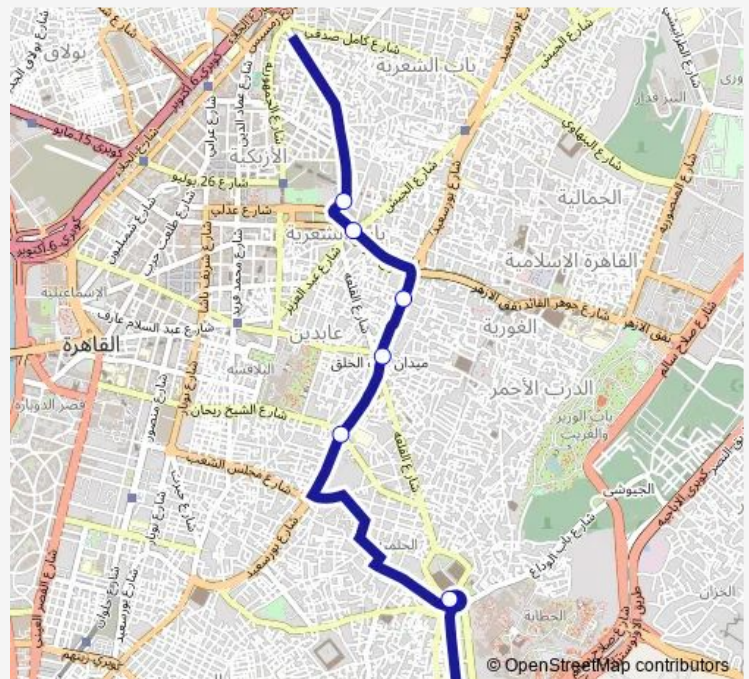

### Direction

Al Sayeda Aisha — Ataba

7 stops

[Open route schedule](#)

Al Sayeda Aisha

Al Soltan Hassan Mosque

Ahmed Maher Teaching Hospital

Cairo Security Directorate

### Route schedule

Al Sayeda Aisha — Ataba

Monday	10:00
Tuesday	10:00
Wednesday	10:00
Thursday	10:00
Friday	10:00
Saturday	10:00
Sunday	10:00

### Route info

Direction: Al Sayeda Aisha

Stops: 7

Trip Duration: 0 hour 17 min

Microbus — Al Sayeda Aisha Station - Ramses Station

## Direction

Central Bank (Ataba) — Al Sayeda Aisha

9 stops

[Open route schedule](#)

Central Bank (Ataba)

Ataba

Abd El Aziz St. (Ataba)

Ahmed Maher Teaching Hospital