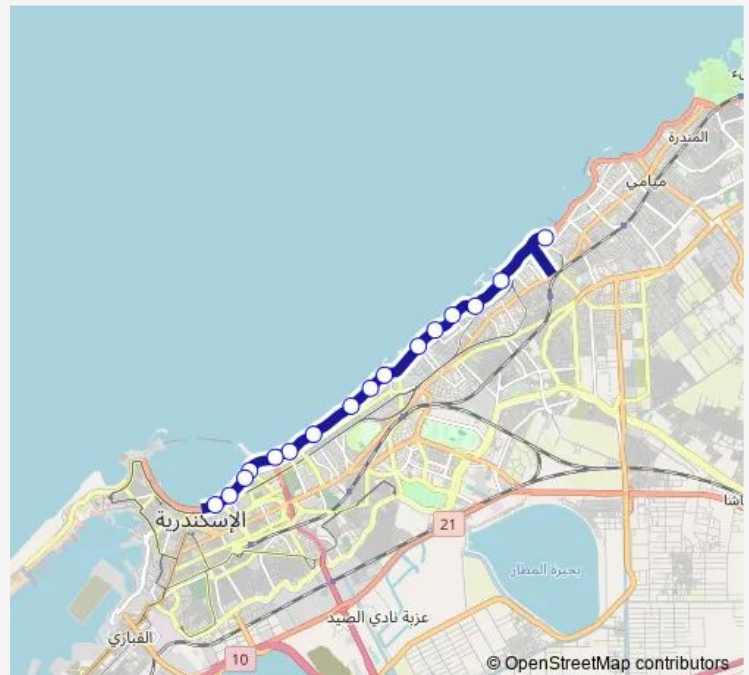

Bus Microbus El-Mansheya - Victoria station

[Go to website](#)**Direction**

Al Mahrousa Tunnel — Raml Station - Courniche

16 stops

[Open route schedule](#)

Al Mahrousa Tunnel

San Stefano

Gleem Pedestrian Tunnel

Alexandria University - Courniche

Quta (Soter)

Misr Gas Station - Courniche

Al Khaledeen - Courniche

Raml Station - Courniche

Route schedule

Al Mahrousa Tunnel — Raml Station - Courniche

Monday 07:00

Tuesday 07:00

Wednesday 07:00

Thursday 07:00

Friday 07:00

Saturday 07:00

Sunday 07:00

Route info

Direction: Al Mahrousa Tunnel

Stops: 16

Trip Duration: 0 hour 21 min

■ Microbus — El-Mansheya - Victoria station

BusMaps

Microbus Bus time schedules and route maps are available in an offline PDF at busmaps.com. Use the busmaps.com website to see live bus times, train schedule or subway schedule, and step-by-step directions for all public transit in Alexandria