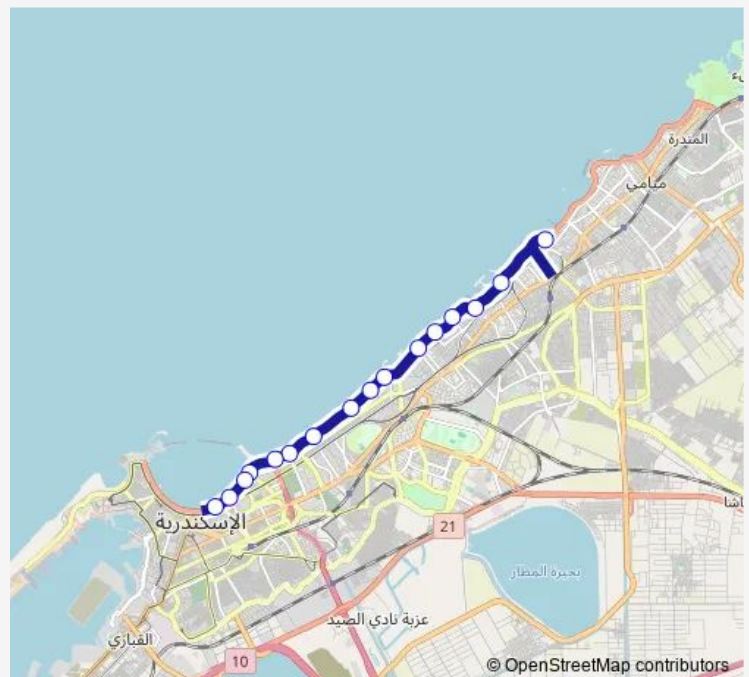

Bus Microbus El-Mansheya - Victoria station

[Go to website](#)

Direction

Al Mahrousa Tunnel — Raml Station - Courniche

16 stops

[Open route schedule](#)

Al Mahrousa Tunnel

San Stefano

Shatby Pedestrian Tunnel

Alexandria University - Courniche

Quta (Soter)

Misr Gas Station - Courniche

Al Khaledeen - Courniche

Raml Station - Courniche

Route schedule

Al Mahrousa Tunnel — Raml Station - Courniche

Monday 07:00

Tuesday 07:00

Wednesday 07:00

Thursday 07:00

Friday 07:00

Saturday 07:00

Sunday 07:00

Route info

Direction: Al Mahrousa Tunnel

Stops: 16

Trip Duration: 0 hour 21 min

■ Microbus — El-Mansheya - Victoria station

Microbus Bus time schedules and route maps are available in an offline PDF at busmaps.com. Use the busmaps.com website to see live bus times, train schedule or subway schedule, and step-by-step directions for all public transit in Alexandria