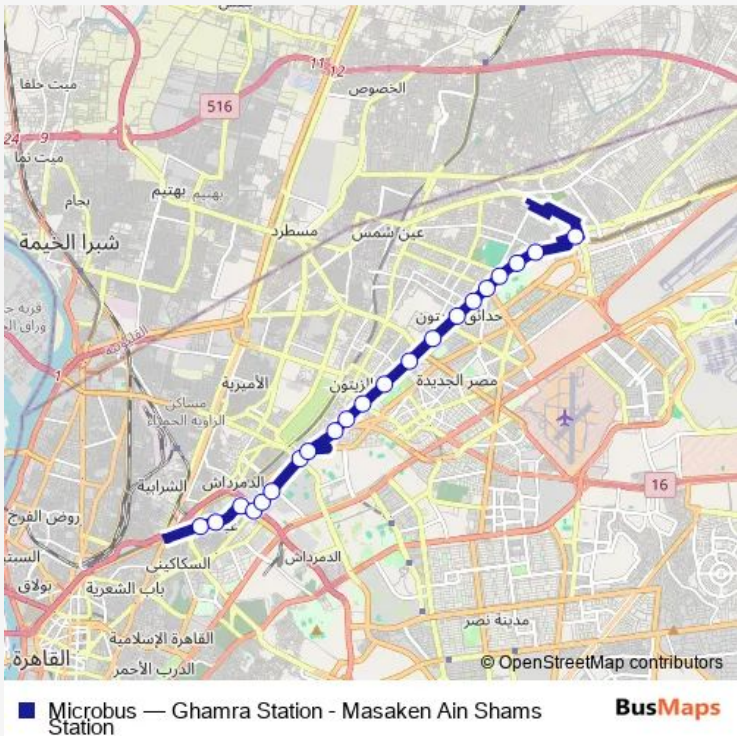

Bus Microbus Ghamra Station - Masaken Ain Shams Station

[Go to website](#)

Direction
 Ahmed Saaed Bridge Entrance — CTA Garage (Heliopolis)
 21 stops
[Open route schedule](#)

- Ahmed Saaed Bridge Entrance
- Al Demerdash Hospital
- Al Nour Mosque (Abbaseya)
- Abbaseya Square
- Ain Shams University
- Ain Shams University Dorms
- Kobry Al Qobba
- Armed Forces Medical Complex (Kobry Al Qobba)
- Al Maqreezy St. & Gesr Al Suez St.
- Manshiyat Al Bakry General Hospital
- Gesr Al Suez St. & Al Qobba St.
- Al Aziz Bellah (Gesr Al Suez)
- Heliopolis Central (Gesr Al Suez)
- Al Helmeya Garden (Gesr Al Suez)
- Misr Al Gadida Military Hospital
- Al Atraby Basha Abu Al Ezz St. & Gesr Al Suez St.
- Alf Maskan
- Shams Club (Alf Maskan)
- Concord Al Salam Hotel (Gesr Al Suez)
- Arab Specialized Hospital (Gesr Al Suez)
- CTA Garage (Heliopolis)

Route schedule
 Ahmed Saaed Bridge Entrance — CTA Garage (Heliopolis)

Monday	10:00
Tuesday	10:00
Wednesday	10:00
Thursday	10:00
Friday	10:00
Saturday	10:00
Sunday	10:00

Route info
 Direction: Ahmed Saaed Bridge Entrance
 Stops: 21
 Trip Duration: 0 hour 30 min

Microbus Bus time schedules and route maps are available in an offline PDF at busmaps.com. Use the busmaps.com website to see live bus times, train schedule or subway schedule, and step-by-step directions for all public transit in Cairo

The schedule is provided in the local timezone. Times with "(+1)" indicate departures on the next day.

PDF file created on 2025-02-26

2024 BusMaps.com - All Rights Reserved