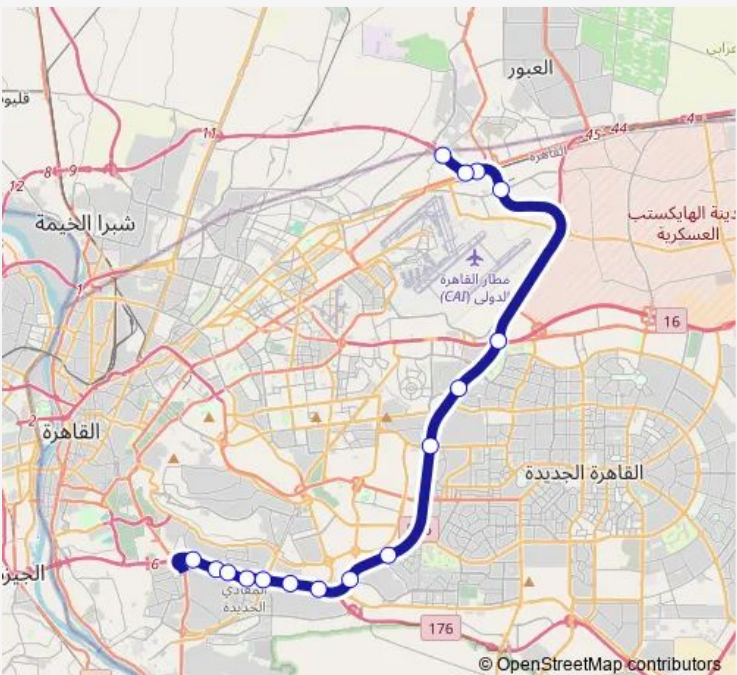

# Bus Microbus 10th of Ramadan Station - Saqr Quraish Station

[Go to website](#)

**Direction**  
 Salam Station (10th of Ramadan Station) — Masaken Al Kendy  
 13 stops  
[Open route schedule](#)

- Salam Station (10th of Ramadan Station)
- Al Salam Tunnel Exit (Ring Rd.)
- Ahmed Galal Military Passage
- Suez Bridge Entrance to Ring Road
- Porto Cairo Mall
- Police Academy (Ring Rd.)
- Nissan (Kattameya)
- Total (Kattameya)
- Baron Mall Pedestrian Bridge (Ring Rd.)
- Carrefour Maadi (Ring Rd.)
- Wataneya Gas Station (Kattameya Ring Rd.)
- Cairo Economic Court (Ring Rd.)
- Masaken Al Kendy

**Route schedule**  
 Salam Station (10th of Ramadan Station) — Masaken Al Kendy

Monday	10:00
Tuesday	10:00
Wednesday	10:00
Thursday	10:00
Friday	10:00
Saturday	10:00
Sunday	10:00

**Route info**  
 Direction: Salam Station (10th of Ramadan Station)  
 Stops: 13  
 Trip Duration: 0 hour 57 min

**Direction**

Masaken Al Kendy — Salam Nahda

16 stops

[Open route schedule](#)

Masaken Al Kendy

Cairo Economic Court (Ring Rd.)

Al Mearag Mosque (Ring Rd.)

Carrefour Maadi (Ring Rd.)

## Route info

Direction: Masaken Al Kendy

Stops: 16

Trip Duration: 0 hour 46 min

Microbus Bus time schedules and route maps are available in an offline PDF at [busmaps.com](https://busmaps.com). Use the [busmaps.com](https://busmaps.com) website to see live bus times, train schedule or subway schedule, and step-by-step directions for all public transit in Cairo