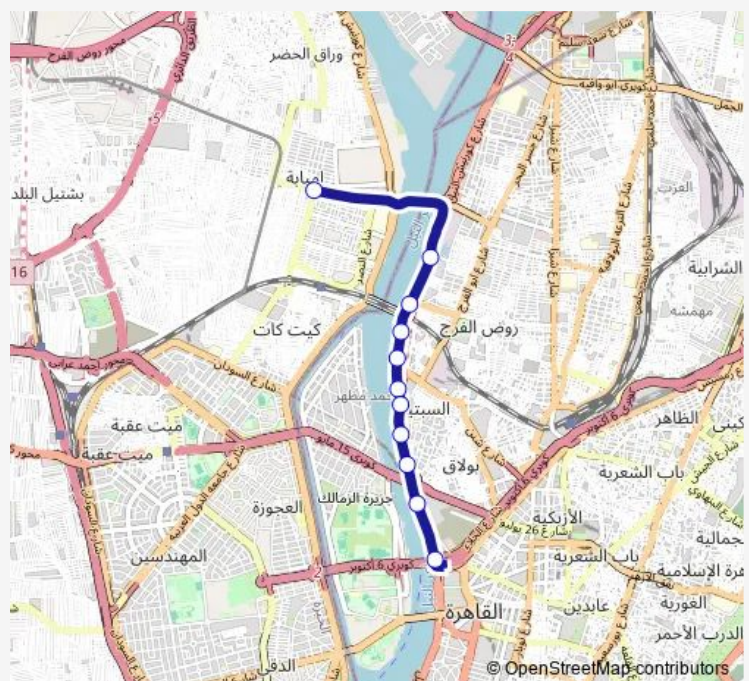

Rod Al Farag Youth Center

Nile Towers (Nile Corniche)

Arkadia Mall

Documentation Center (Bolak)

Conrad Hotel

Al Ahli Bank (Courniche Boulaq)

Al Wekala (Nile Courniche)

Maspero Exit (15th of May Bridge)

Stops: 11

Trip Duration: 0 hour 15 min

Direction

Al Wekala (Nile Courniche) — Al Wehda (Imbaba)

10 stops

[Open route schedule](#)

Al Wekala (Nile Courniche)

Al Ahli Bank (Courniche Boulaq)

Route schedule

Al Wekala (Nile Courniche) — Al Wehda (Imbaba)

Monday 10:00

Tuesday 10:00

Wednesday 10:00

Thursday 10:00

Friday 10:00

Saturday 10:00

Sunday 10:00

Route info

Direction: Al Wekala (Nile Courniche)

Stops: 10

Trip Duration: 0 hour 17 min

Microbus Bus time schedules and route maps are available in an offline PDF at busmaps.com. Use the busmaps.com website to see live bus times, train schedule or subway schedule, and step-by-step directions for all public transit in Cairo