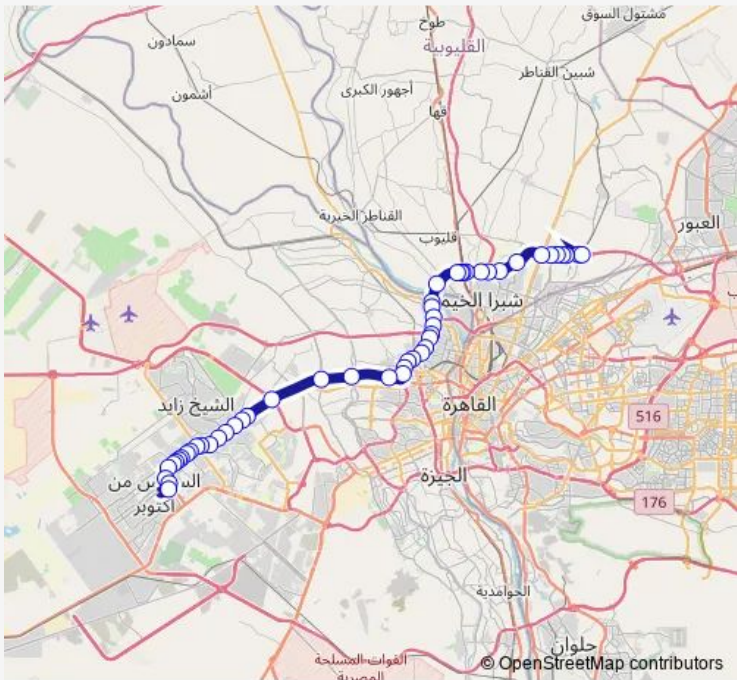

Bus Microbus Hossary Station - New Marg Station

[Go to website](#)

Direction
 Hossary Station — New Marg

52 stops

[Open route schedule](#)

- Hossary Station
- Al Hossary Azhari Language School
- Telecom Egypt Central (6th Of October)
- Dolphin Mall
- 6th Of October City Authority
- Al Tabba (6th of October)
- Board of Trustees (6th of October)
- Al Motamayez Entrance (6th of October)
- Misr University for Sciences and Technology (Must)
- Dar Al Foad Hospital (6th of October)
- Mall of Arabia
- Mobil - Mall of Arabia
- Juhayna Square
- Nile University
- Mubarak Educational City Entrance
- Al Safwa Mall
- Zayed 2000
- Ceramica Cleopatra (Sheikh Zayed)
- Hyper One (Sheikh Zayed)
- Royal City Gate (Sheikh Zayed)
- Alexandria Desert Rd. Steps (26th of July Corrdior)

Route schedule
 Hossary Station — New Marg

Monday	10:00
Tuesday	10:00
Wednesday	10:00
Thursday	10:00
Friday	10:00
Saturday	10:00
Sunday	10:00

Route info

Direction: Hossary Station

Stops: 52

Trip Duration: 1 hour 17 min

Microbus — Hossary Station - New Marg Station **BusMaps**

Al Mansoreya & 26th of July Corridor

Al Marioteya Rd. & 26th of July Corridor

Al Barageel Entrance

Ring Rd. Steps 1 (26th of July Corridor)

26th of July Corridor Entrance from Ring Rd.

Al Abeet Steps (Ring Rd.)

Gamal Abd Al Nasser Steps (Ring Rd.)

Al Barageel Steps (Ring Rd.)

Al Sekka (Ring Rd.)

Bashtil (Ring Rd.)

Ezbet Al Mofti Steps (Ring Rd.)

Al Masabek Steps (Ring Rd.)

Qawmeya Steps (Ring Rd.)