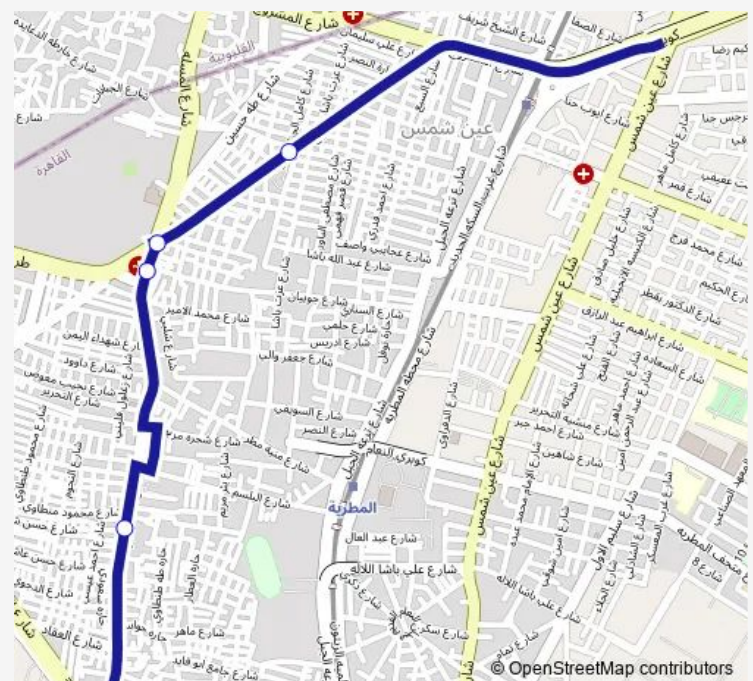

### Direction

Meriam's Tree (Al Matareyya) — Al Matareyya Central

4 stops

[Open route schedule](#)

Meriam's Tree (Al Matareyya)

Mohamedan Light Hospital (Ain Shams)

Al Masallah St. & Al Terilli St

Al Matareyya Central

### Route schedule

Meriam's Tree (Al Matareyya) — Al Matareyya Central

Monday	10:00
Tuesday	10:00
Wednesday	10:00
Thursday	10:00
Friday	10:00
Saturday	10:00
Sunday	10:00

### Route info

Direction: Meriam's Tree (Al Matareyya)

Stops: 4

Trip Duration: 0 hour 3 min

### Direction

Mazlaqan Ain Shams — Taawon (Al Matareyya)

4 stops

[Open route schedule](#)

Mazlaqan Ain Shams

Al Matareyya Central

Mohamedan Light Hospital (Ain Shams)

Taawon (Al Matareyya)