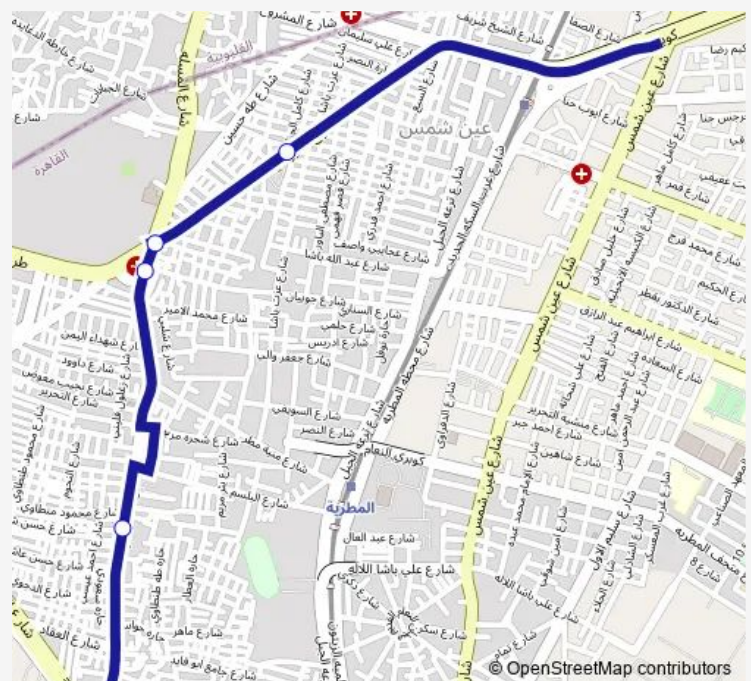

Bus Microbus Matareya Square Station - Mazlaqan Ain Shams

[Go to website](#)

Direction

Meriam's Tree (Al Matareyya) — Al Matareyya Central

4 stops

[Open route schedule](#)

Meriam's Tree (Al Matareyya)

Mohamedan Light Hospital (Ain Shams)

Al Masallah St. & Al Terilli St

Al Matareyya Central

Route schedule

Meriam's Tree (Al Matareyya) — Al Matareyya Central

Monday	10:00
Tuesday	10:00
Wednesday	10:00
Thursday	10:00
Friday	10:00
Saturday	10:00
Sunday	10:00

Route info

Direction: Meriam's Tree (Al Matareyya)

Stops: 4

Trip Duration: 0 hour 3 min

Microbus — Matareya Square Station - Mazlaqan Ain Shams

BusMaps

Direction

Mazlaqan Ain Shams — Taawon (Al Matareyya)

4 stops

[Open route schedule](#)

Mazlaqan Ain Shams

Al Matareyya Central

Mohamedan Light Hospital (Ain Shams)

Taawon (Al Matareyya)

Route schedule

Mazlaqan Ain Shams — Taawon (Al Matareyya)