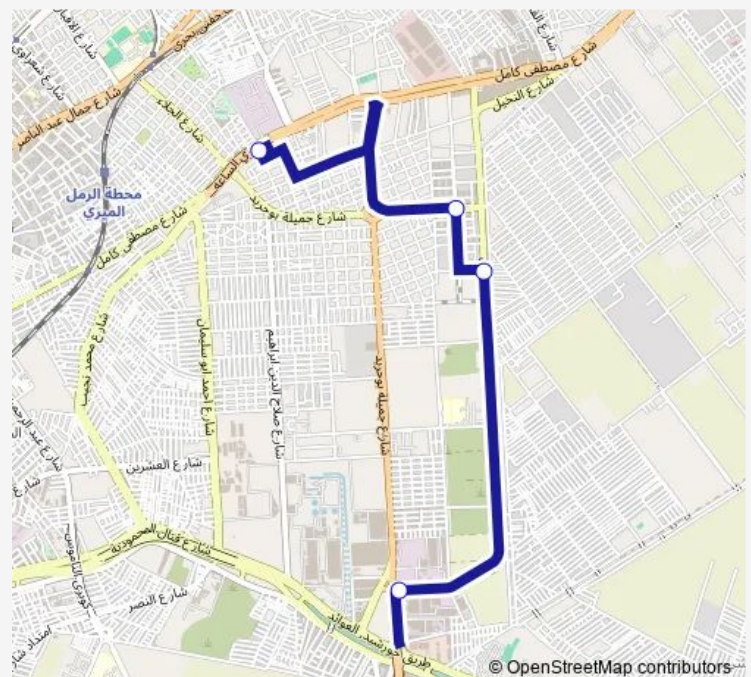

Bus Microbus Al-Seyouf (Falaky) - El-Awayed

[Go to website](#)

Direction

El Awayed Bridge End — El Saah Square

4 stops

[Open route schedule](#)

El Awayed Bridge End

Madares St - Al Seyouf

Al Seyouf

El Saah Square

Route schedule

El Awayed Bridge End — El Saah Square

Monday	07:00
Tuesday	07:00
Wednesday	07:00
Thursday	07:00
Friday	07:00
Saturday	07:00
Sunday	07:00

Route info

Direction: El Awayed Bridge End

Stops: 4

Trip Duration: 0 hour 19 min

Microbus — Al-Seyouf (Falaky) - El-Awayed

Direction

Al Seyouf Square — Health Insurance Al Seyouf

2 stops

[Open route schedule](#)

Al Seyouf Square

Stops: 2

Trip Duration: 0 hour 4 min

Direction

Al Seyouf — El Aawayed Bridge End

4 stops

[Open route schedule](#)

Al Seyouf

Al Seyouf Square