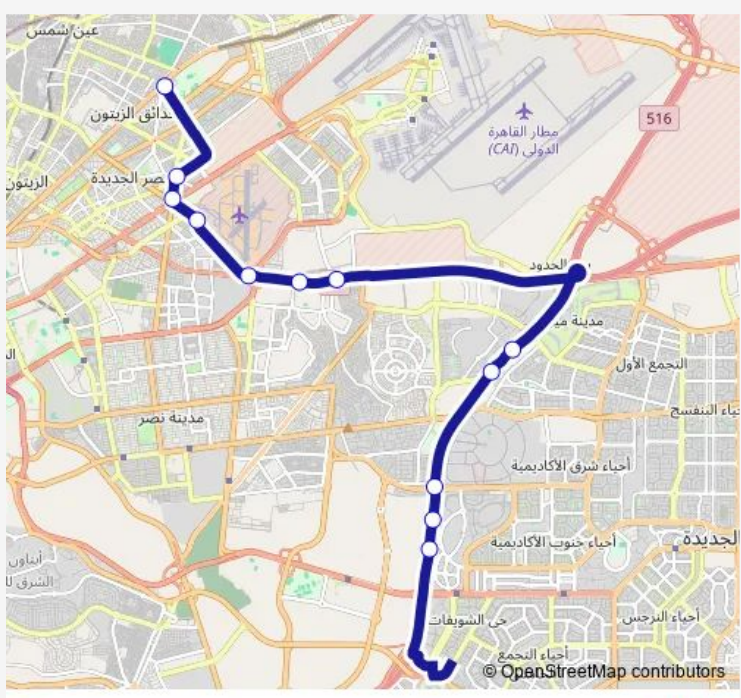

Bus Microbus Alf Maskan Station - New Cairo Court Station

[Go to website](#)

**Direction**  
 Cairo Festival City Pedestrian Bridge (Ring Rd.) — Alf Maskan  
 12 stops  
[Open route schedule](#)

- Cairo Festival City Pedestrian Bridge (Ring Rd.)
- Ikea (Cairo Festival City)
- Police Academy (Ring Rd.)
- Kempinski Hotel (Ring Rd.)
- Porto Cairo Mall
- Kilo 4 & Half Bus Station
- Electricity Hospital (Suez Rd)
- Almaza Bridge Exit
- Egypt Air Hospital
- Al Galaa Bridge
- Triumph Square
- Alf Maskan

Route info  
 Direction: Cairo Festival City Pedestrian Bridge (Ring Rd.)  
 Stops: 12  
 Trip Duration: 0 hour 33 min

## Direction

Alf Maskan — Ommal Square (5th Settlement)

18 stops

[Open route schedule](#)

Alf Maskan

Al Tawheed Wal Nour (Al Nozha St.)

7 Omarat

Macdonald's (Mergheny St.)

## Route schedule

Alf Maskan — Ommal Square (5th Settlement)

Monday 10:00

Tuesday 10:00

Wednesday 10:00

Thursday 10:00

Friday 10:00

Saturday 10:00