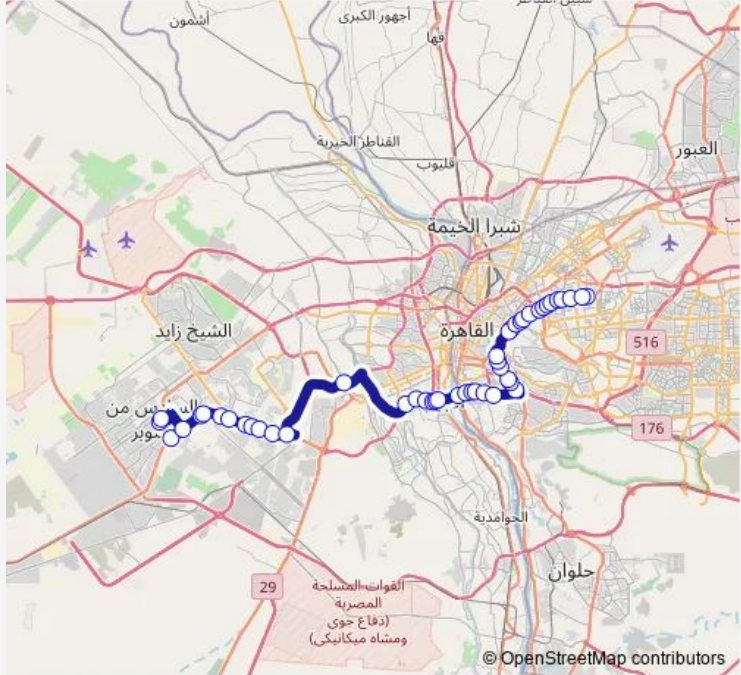

Bus Microbus Awwel Makram Ebeid - Hossary Station

[Go to website](#)

**Direction**  
 Hossary Station — Awwal Makram Ebeid  
 47 stops  
[Open route schedule](#)

- Hossary Station
- Al Hossary Azhari Language School
- MSA University
- Al Gehaz Entrance (6th of October)
- Al Motamayez Wahat Entrance 2
- Al Motamayez Wahat Entrance 1
- Wadi Degla Sporting Club (6th of October)
- Mall of Egypt
- Souq Al Gomla
- Al Salam Mosque (Wahat Rd.)
- Hilton Pyramids Golf (Dreamland)
- Al Fardous Compound Entrance (6th of October)
- Al Ashgar District
- Ring Rd. & Al Mansoureyya Rd.
- Egypt Air Steps (Ring Rd.)
- Al Talbeya Steps (Ring Rd.)
- Konayyesa (Moneeb)
- Pasta Factory Steps (Ring Rd.)
- Al Omraneyya Steps (Ring Rd.)
- Ring Rd. Exit to Moneeb
- Nile Corniche & Ring Rd. (Maadi)

Route schedule  
 Hossary Station — Awwal Makram Ebeid

Monday	10:00
Tuesday	10:00
Wednesday	10:00
Thursday	10:00
Friday	10:00
Saturday	10:00
Sunday	10:00

Route info  
 Direction: Hossary Station  
 Stops: 47  
 Trip Duration: 1 hour 40 min

Microbus — Awwel Makram Ebeid - Hossary Station **BusMaps**

Ring Rd. Exit to Zahraa Misr Al Qadima

Al Safa Wal Marwa Mosque Steps (Ring Rd.)

Ezbet Kheirallah Steps 1 (Ring Rd.)

Ezbet Kheirallah Steps 2 (Ring Rd.)

The schedule is provided in the local timezone. Times with "(+1)" indicate departures on the next day.

PDF file created on 2025-02-26

2024 BusMaps.com - All Rights Reserved