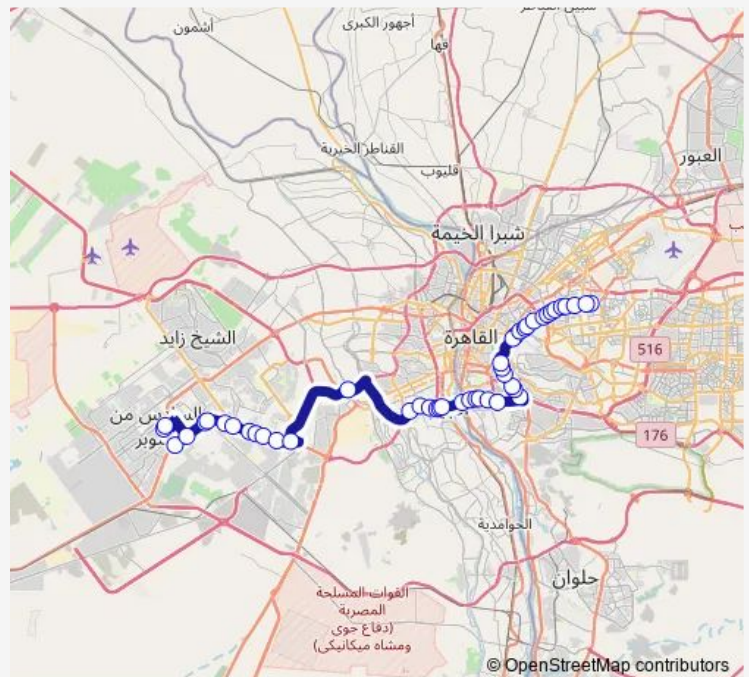

Al Ashgar District

Ring Rd. & Al Mansoureyya Rd.

Egypt Air Steps (Ring Rd.)

Al Talbeya Steps (Ring Rd.)

Konayyesa (Moneeb)

Pasta Factory Steps (Ring Rd.)

Al Omraneyya Steps (Ring Rd.)

Ring Rd. Exit to Moneeb

Nile Corniche & Ring Rd. (Maadi)

### Route schedule

Hossary Station — Awwal Makram Ebeid

Monday	10:00
Tuesday	10:00
Wednesday	10:00
Thursday	10:00
Friday	10:00
Saturday	10:00
Sunday	10:00

### Route info

Direction: Hossary Station

Stops: 47

Trip Duration: 1 hour 40 min

Microbus — Awwel Makram Ebeid - Hossary Station

Ring Rd. Exit to Zahraa Misr Al Qadima

Al Safa Wal Marwa Mosque Steps (Ring Rd.)