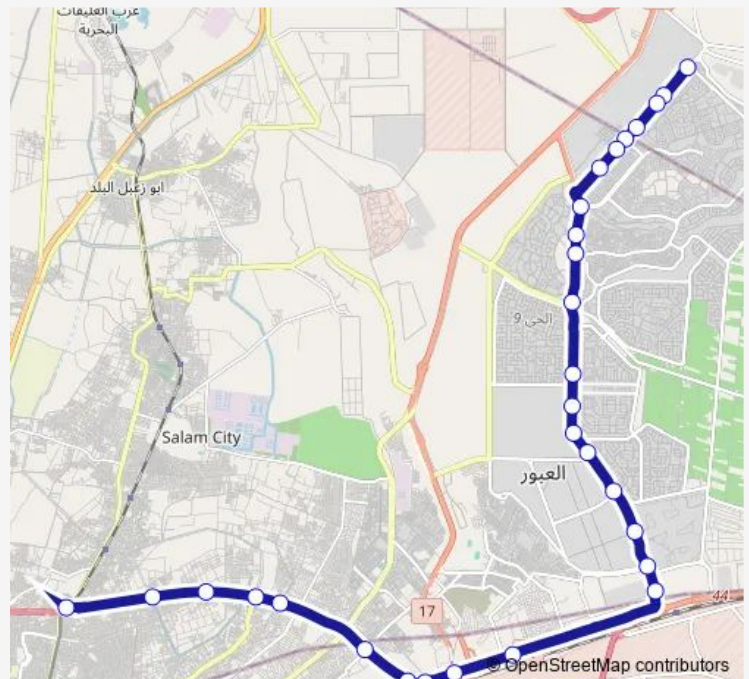

Eastern Gate Obour Market

Nefertari International School

Ismailiya Desert Rd. & Belbeis Desert Rd.

Route schedule

Shabab (Obour) — New Marg Station

Monday 10:00

Tuesday 10:00

Wednesday 10:00

Thursday 10:00

Friday 10:00

Saturday 10:00

Sunday 10:00

Route info

Direction: Shabab (Obour)

Stops: 29

Trip Duration: 0 hour 59 min

Microbus — New Marg Station - Shabab (Obour)

10th of Ramadan (Ismailiya Desert Rd.)

Old 10th of Ramadan

Al Salam

Ring Rd. Exit to Al Salam

Nadi Al Baraka Steps (Ring Rd.)

Al Moassasa Steps (Ring Rd.)

Al Gazaer Exit (Ring Rd.)

New Marg Station

Direction

Ring Rd. Steps to New Marg — Shabab (Obour)

28 stops

[Open route schedule](#)

Ring Rd. Steps to New Marg

Al Othman Motors (Ring Rd.)

Al Moassasa Steps (Ring Rd.)