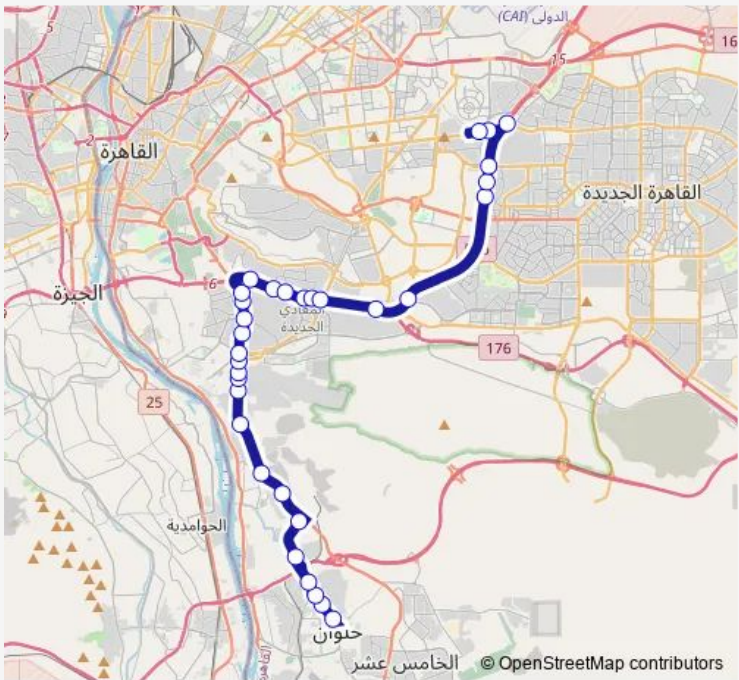

Bus Microbus Helwan Metro - Zahraa Madinet Nasr

[Go to website](#)

Direction
 Tolip (Zahraa Nasr City) — Helwan Station
 29 stops
[Open route schedule](#)

- Tolip (Zahraa Nasr City)
- Zahraa Madinet Nasr
- Police Academy (Ring Rd.)
- Cairo Festival City Pedestrian Bridge (Ring Rd.)
- Egyptian Shooting Club Pedestrian Tunnle (Kattameya)
- Adidas Steps (Ring Rd.)
- Wataneya Gas Station (Kattameya Ring Rd.)
- Cairo Economic Court (Ring Rd.)
- Masaken Al Kendy
- Saqr Quraish
- Total Gas Station (Autostrad)
- Nasr St. Exit from Autostrad
- Wataneya Gas Station (Autostrad Maadi)
- Egyptian Telecom Club (Autostrad Maadi)
- Al Tawheed Wal Nour (Autostrad Maadi)
- Total Zahraa Al Maadi (Autostrad)
- Al Shaq Pedestrian Bridge (Autostrad)
- Tora Steps (Autostrad)
- Tora Prison (Autostrad)
- Aba Al Kassem Mosque (Autostrad)
- Maasara Autostrad

Route schedule
 Tolip (Zahraa Nasr City) — Helwan Station

Monday	10:00
Tuesday	10:00
Wednesday	10:00
Thursday	10:00
Friday	10:00
Saturday	10:00
Sunday	10:00

Route info
 Direction: Tolip (Zahraa Nasr City)
 Stops: 29
 Trip Duration: 1 hour 13 min

Autostrad Entrance from Al Maasra

Icon for Construction And Development

Ain Helwan Metro

Route schedule

Tolip (Zahraa Nasr City) — Helwan Metro

Monday 10:00

Tuesday 10:00

Wednesday 10:00

Thursday 10:00

Friday 10:00

Saturday 10:00

Sunday 10:00

Route info

Direction: Tolip (Zahraa Nasr City)

Stops: 26

Trip Duration: 1 hour 10 min