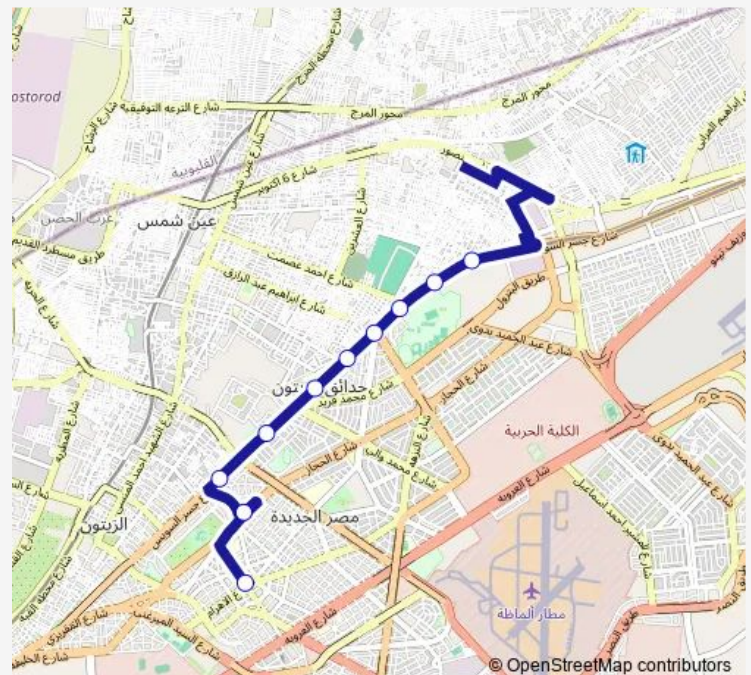

### Direction

Korba District — Arab Specialized Hospital (Gesr Al Suez)

10 stops

[Open route schedule](#)

Korba District

Al Tawheed Wal Nour (Merryland)

Heliopolis Central (Gesr Al Suez)

Al Helmeya Garden (Gesr Al Suez)

### Route schedule

Korba District — Arab Specialized Hospital (Gesr Al Suez)

Monday 10:00

Tuesday 10:00

Wednesday 10:00

Thursday 10:00

Friday 10:00

Saturday 10:00

### Route info

Direction: Korba District

Stops: 10

Trip Duration: 0 hour 14 min

Microbus — Korba - Masaken Ain Shams Station

BusMaps