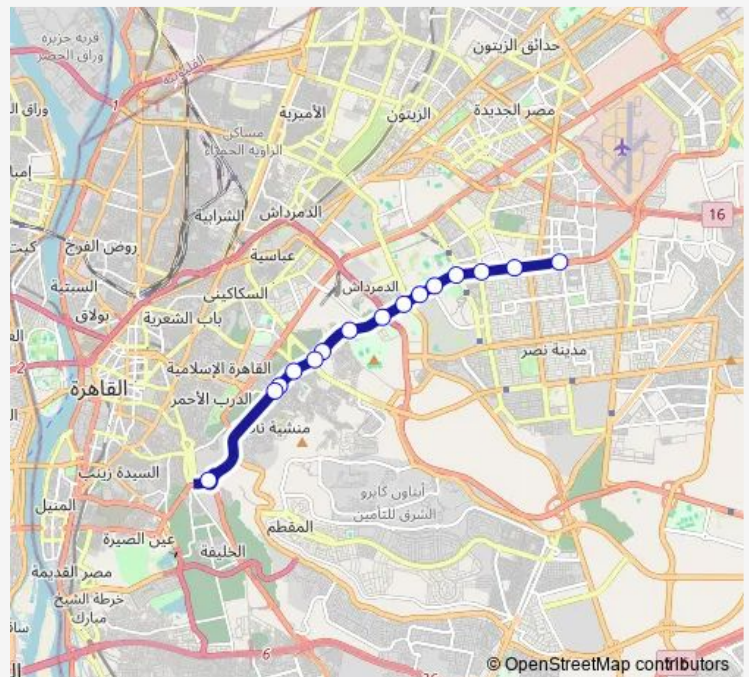

Bus Microbus Al Sayeda Aisha Station - Awwel Makram Ebeid

[Go to website](#)

Direction

Awwal Makram Ebeid — Salah Al Din Citadel (Salah Salem)

15 stops

[Open route schedule](#)

Awwal Makram Ebeid

Awwal Abbas Al Akkad

Monday 10:00

Tuesday 10:00

Wednesday 10:00

Thursday 10:00

Friday 10:00

Saturday 10:00

Sunday 10:00

Route info

Direction: Awwal Makram Ebeid

Stops: 15

Trip Duration: 0 hour 24 min

Direction

Al Sayeda Aisha — Awwal Abbas Al Akkad

16 stops

[Open route schedule](#)

Al Sayeda Aisha

Route schedule

Al Sayeda Aisha — Awwal Abbas Al Akkad

Monday	10:00
Tuesday	10:00
Wednesday	10:00
Thursday	10:00
Friday	10:00
Saturday	10:00
Sunday	10:00

Route info

Direction: Al Sayeda Aisha

Stops: 16

Trip Duration: 0 hour 30 min