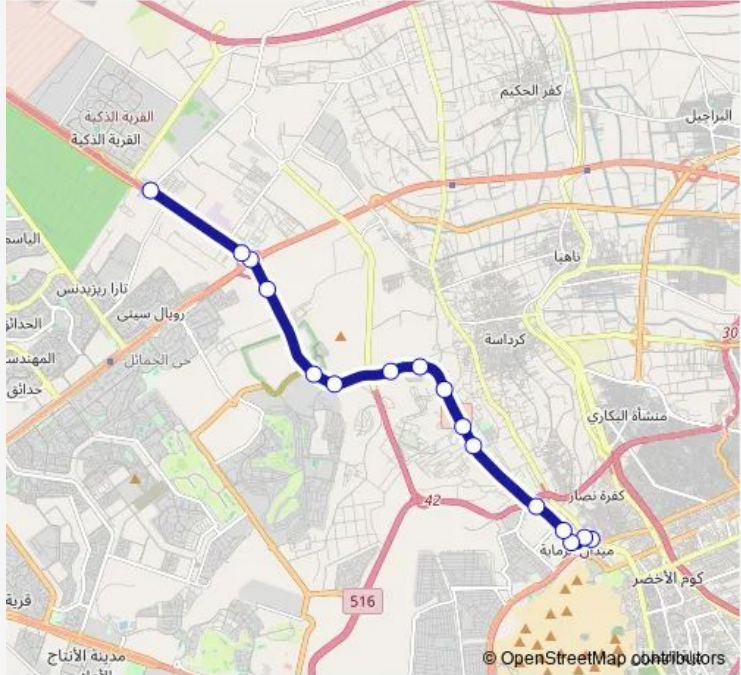

# Bus Microbus Dandy Mall - Remaya Station (New Mashaal)

[Go to website](#)

**Direction**  
 Remaya 28 — Dandy Mall  
 16 stops  
[Open route schedule](#)

- Remaya 28
- Roushdy Pharmacy (Al Remaya Square)
- Al Remaya Square
- Cairo Pyramids Hotel (Cairo Alex Desert Rd.)
- New Musuem (Cairo Alex Desert Rd.)
- Gladios Garden Compound
- Waha Hotel (Alexandria Desert Rd.)
- Water Station (Alexandria Desert Road)
- Mansour Chevrolet Sales Center (Alexandria Desert Rd.)
- Dar Al Mona (Alexandria Desert Rd.)
- Hazem Hassan Consulting (Alexandria Desert Rd.)
- New Giza Gate 1
- National Security (Alexandria Desert Rd.)
- 26th of July Corridor & Alex Desert Rd.
- 26th of July Corridor Exit to Alex Desert Rd.
- Dandy Mall

Route schedule  
 Remaya 28 — Dandy Mall

Monday	10:00
Tuesday	10:00
Wednesday	10:00
Thursday	10:00
Friday	10:00
Saturday	10:00
Sunday	10:00

**Route info**  
 Direction: Remaya 28  
 Stops: 16  
 Trip Duration: 0 hour 21 min

## Direction

Dandy Mall — Al Remaya Square

14 stops

[Open route schedule](#)

Dandy Mall

26th of July Corridor & Alex Desert Rd.

National Security (Alexandria Desert Rd.)

New Giza Gate 1

## Route info

Direction: Dandy Mall

Stops: 14

Trip Duration: 0 hour 34 min

Microbus Bus time schedules and route maps are available in an offline PDF at [busmaps.com](https://busmaps.com). Use the [busmaps.com](https://busmaps.com) website to see live bus times, train schedule or subway schedule, and step-by-step directions for all public transit in Giza