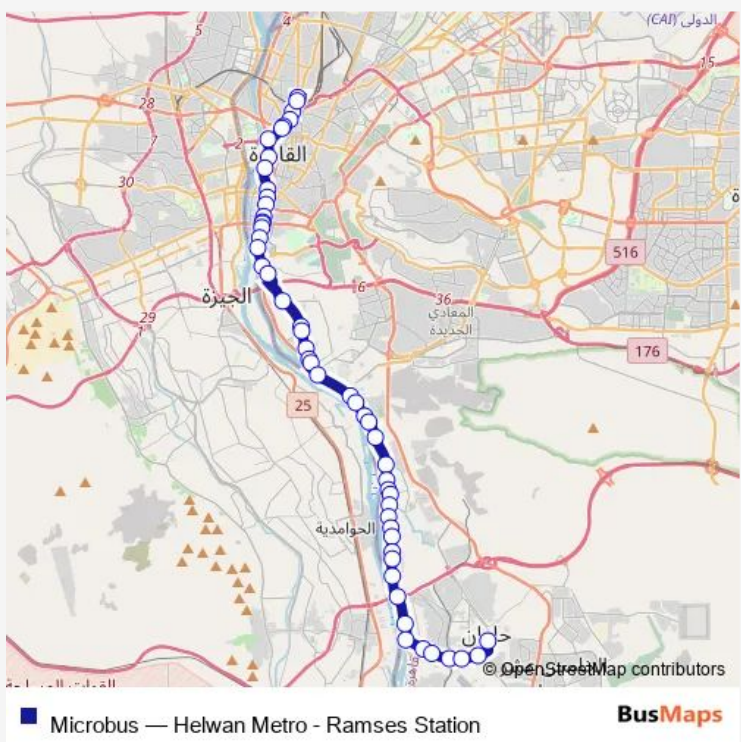

Bus Microbus Helwan Metro - Ramses Station

[Go to website](#)

Direction
 Ahmed Oraby St. — Helwan Post Office
 52 stops
[Open route schedule](#)

- Ahmed Oraby St.
- Ahmed Badawi St.
- Ahmed Helmy
- Ahmed Oraby Metro
- Isaaf
- Gamal Abd Al Nasser Metro
- Abd Al Moneim Riad
- Shepherd Hotel (Qasr Al Nile)
- Kempinski Nile Hotel (Qasr Al Nile)
- Kasr Al Ainy Hospital
- National Institute for Diabetes (Magra Al Oyoun)
- Fom Al Khalig
- Al Malek Al Saleh Metro
- Al Malek Al Saleh Bridge
- Al Malek Al Saleh
- Al Malek Al Saleh Bridge Entrance
- Al Khashab Bridge
- Misr Al Qadima Post Office
- River Transport Authority (Zahraa)
- Zahraa Metro
- Dar Al Salam

Route schedule
 Ahmed Oraby St. — Helwan Post Office

Monday	10:00
Tuesday	10:00
Wednesday	10:00
Thursday	10:00
Friday	10:00
Saturday	10:00
Sunday	10:00

Route info
 Direction: Ahmed Oraby St.
 Stops: 52
 Trip Duration: 1 hour 29 min

Matbaa

Dar Al Salam Police Station

Metro (Misr Helwan Rd.)

Shawerma Abu Mazen (Maadi)

Hussein Sedqy Mosque (Maadi)

Wadi Al Nile St. and Nile Corniche

Al Shorouq Club (Nile Corniche)

Policeman Institute St. (Nile Corniche)

Al Maasara Ferry

Adawy (Nile Corniche)

Montasser (Nile Corniche)

Al Nakhl (Nile Corniche)

Abdullah Al Othaym (Nile Corniche)

Al Dawagen (Nile Corniche)

Al Kahraba Housing Complex

Dar Al Mohandeseen Club (Helwan)