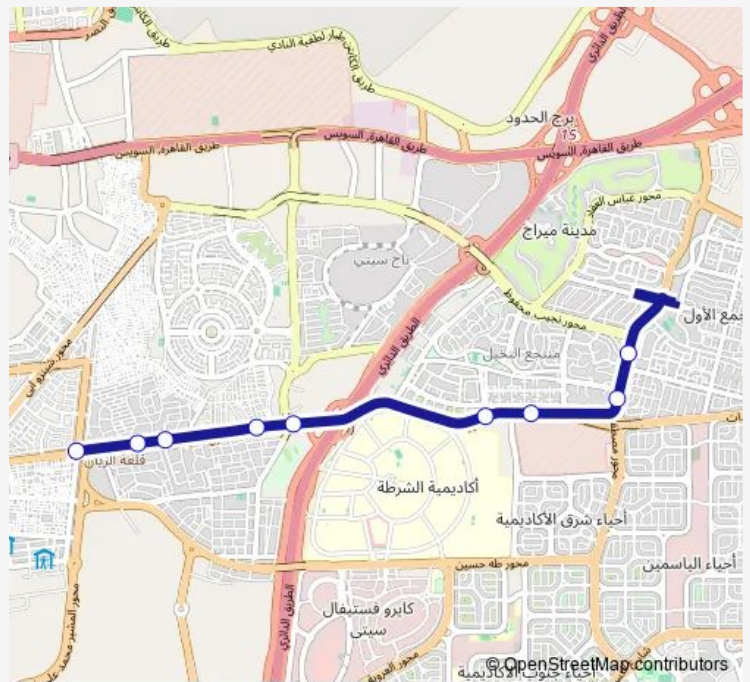

# Bus Microbus 10th District Station (Nasr City) - 1st Settlement Station (New Cairo)

[Go to website](#)

**Direction**  
 Mobil (Mostafa Kamel Axis & 1st Settlement) — 10th District (Nasr City)  
 9 stops  
[Open route schedule](#)

- Mobil (Mostafa Kamel Axis & 1st Settlement)
- Swan Lake Compound (1st Settlement)
- Twin Plaza
- Wadi Degla Sporting Club (New Cairo)
- Tolip (Zahraa Nasr City)
- Zahraa Nasr City
- Al Kahraba St. (Nasr City)
- Al Nour Mosque (Nasr City)
- 10th District (Nasr City)

**Route schedule**  
 Mobil (Mostafa Kamel Axis & 1st Settlement) — 10th District (Nasr City)

Monday	10:00
Tuesday	10:00
Wednesday	10:00
Thursday	10:00
Friday	10:00
Saturday	10:00
Sunday	10:00

**Route info**  
 Direction: Mobil (Mostafa Kamel Axis & 1st Settlement)  
 Stops: 9  
 Trip Duration: 0 hour 14 min