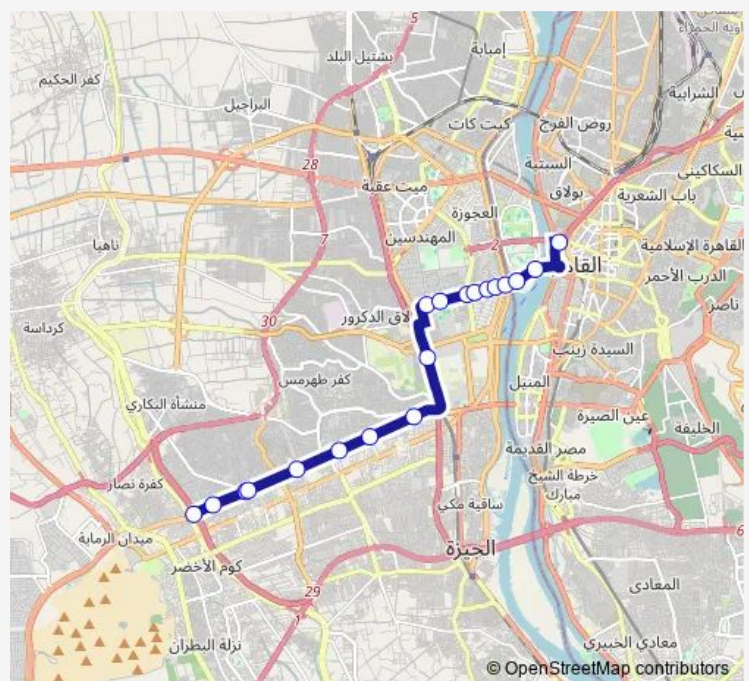

Bus Microbus Abd Al Moneim Riad Station - Faisal St & Ring Rd

[Go to website](#)

Direction

Marioteya Rd. & Faisal St. — Abd Al Moneim Riad

19 stops

[Open route schedule](#)

Marioteya Rd. & Faisal St.

Al Mostashfa St. & Faisal St.

National Research Center (Dokki)

Dokki Square

Dokki Metro

Ali Abdel Halim St. & Tahrir St.

Faisal Islamic Bank (Tahrir St.)

Galaa Bridge Exit to Dokki

Cairo Club (Opera St.)

Opera House

Abd Al Moneim Riad

Route schedule

Marioteya Rd. & Faisal St. — Abd Al Moneim Riad

Monday	10:00
Tuesday	10:00
Wednesday	10:00
Thursday	10:00
Friday	10:00
Saturday	10:00
Sunday	10:00

Route info

Direction: Marioteya Rd. & Faisal St.

Stops: 19

Trip Duration: 0 hour 37 min

Direction

Abd Al Moneim Riad — Faisal

22 stops

[Open route schedule](#)

Abd Al Moneim Riad

Opera House