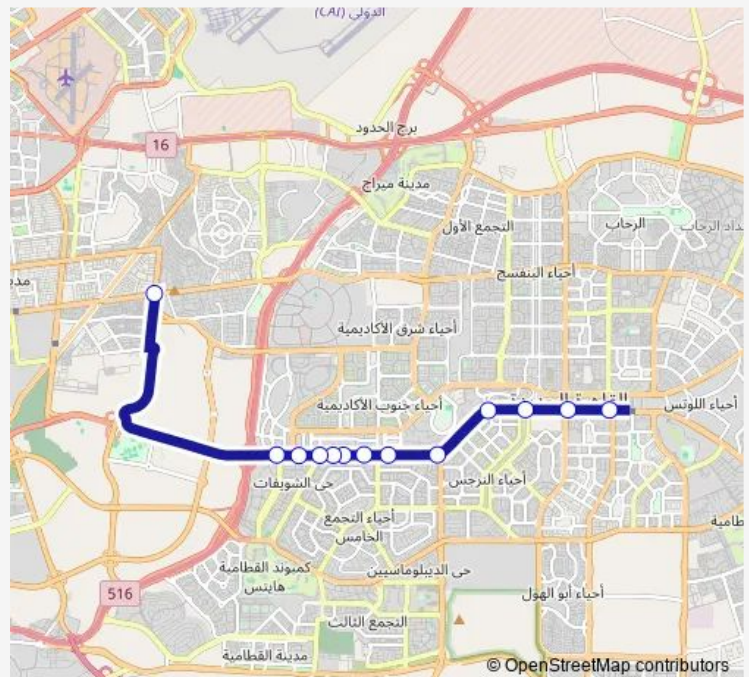

Bus Microbus 10th District Station (Nasr City) - Fue

[Go to website](#)

Direction

Concord Plaza (5th Settlement) — 10th District (Nasr City)

13 stops

[Open route schedule](#)

Concord Plaza (5th Settlement)

Masraweya

Downtown Mall

Cairo Festival City (South Teseen St.)

10th District (Nasr City)

Route schedule

Concord Plaza (5th Settlement) — 10th District (Nasr City)

Monday 10:00

Tuesday 10:00

Wednesday 10:00

Thursday 10:00

Friday 10:00

Saturday 10:00

Sunday 10:00

Route info

Direction: Concord Plaza (5th Settlement)

Stops: 13

Trip Duration: 0 hour 26 min

Microbus — 10th District Station (Nasr City) - Fue

Direction

10th District (Nasr City) — Americana Plaza Mall

15 stops

[Open route schedule](#)

10th District (Nasr City)

Masaken Al Zobbat (10th District Nasr City)