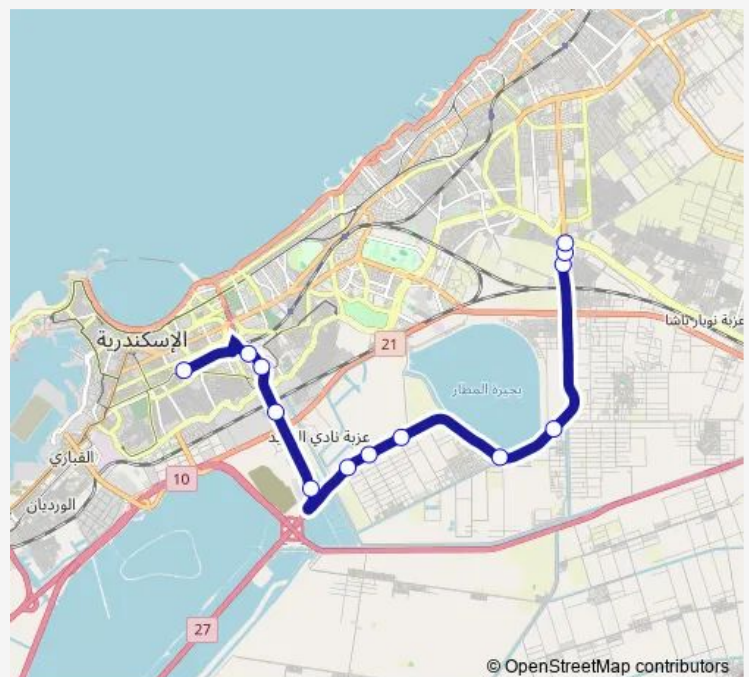

Bus Microbus El-Awayed - Train Station (El-Shohada Square)

[Go to website](#)**Direction**

Train Station (Al Shohadaa) — El Awayed

13 stops

[Open route schedule](#)

Train Station (Al Shohadaa)

Suez Canal Pedestrian Bridge

Pedestrian Bridge - Ring Road

Awayed Bridge Start

El Awayed

Route schedule

Train Station (Al Shohadaa) — El Awayed

Monday	07:00
Tuesday	07:00
Wednesday	07:00
Thursday	07:00
Friday	07:00
Saturday	07:00
Sunday	07:00

Route info

Direction: Train Station (Al Shohadaa)

Stops: 13

Trip Duration: 0 hour 32 min

© OpenStreetMap contributors

■ Microbus — El-Awayed - Train Station (El-Shohada Square)

BusMaps

Direction

El Awayed — Train Station (Al Shohadaa)

15 stops

[Open route schedule](#)

El Awayed

Awayed Bridge Start

Pedestrian Bridge - Ring Road

Anany Factory

Abis Traffic Light