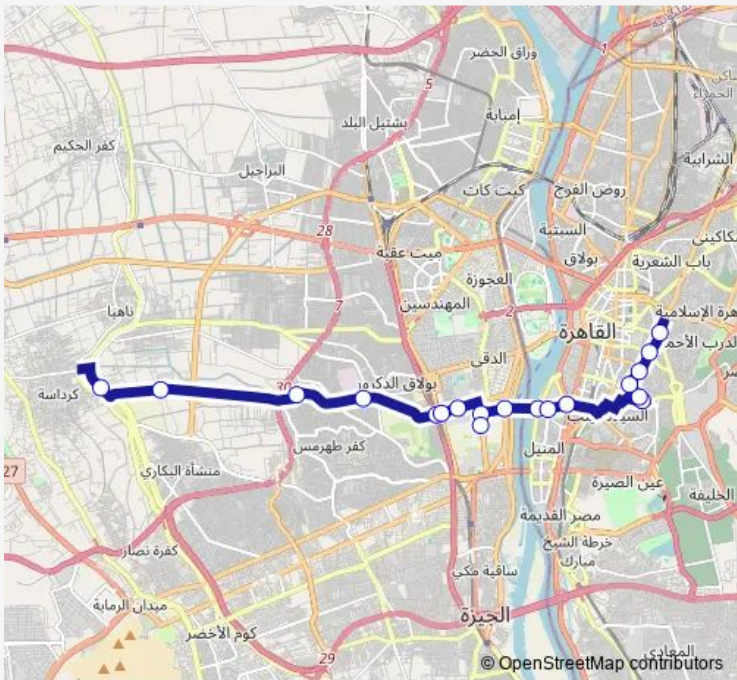

Bus Microbus Attaba - Kerdasa Station

[Go to website](#)

Direction
 Teraat Al Marioteyya St. — Cairo Security Directorate
 19 stops
[Open route schedule](#)

- Teraat Al Marioteyya St.
- Kerdasa Saft Al Laban Rd.
- Saft Al Laban
- Zenin
- Cairo University Metro
- Tharwat Bridge (Saft El Laban)
- Faculty of Commerce (Cairo University)
- Cairo University Main Gate
- Faculty of Engineering (Cairo University)
- Cairo University Bridge
- Al Manial
- KFC (Al Manial)
- Kasr Al Ainy Hospital
- Child Care Club Association - Al Sayeda Zeinab
- Al Sayeda Zeinab District Presidency
- Qadry Basha (Al Sayeda Zeinab)
- Al Tawheed Wal Nour (Al Sayeda Zeinab)
- Ahmed Maher Teaching Hospital
- Cairo Security Directorate

Route schedule
 Teraat Al Marioteyya St. — Cairo Security Directorate

Monday	10:00
Tuesday	10:00
Wednesday	10:00
Thursday	10:00
Friday	10:00
Saturday	10:00
Sunday	10:00

Route info
 Direction: Teraat Al Marioteyya St.
 Stops: 19
 Trip Duration: 0 hour 35 min

Microbus — Attaba - Kerdasa Station **BusMaps**

Microbus Bus time schedules and route maps are available in an offline PDF at busmaps.com. Use the busmaps.com website to see live bus times, train schedule or subway schedule, and step-by-step directions for all public transit in Giza