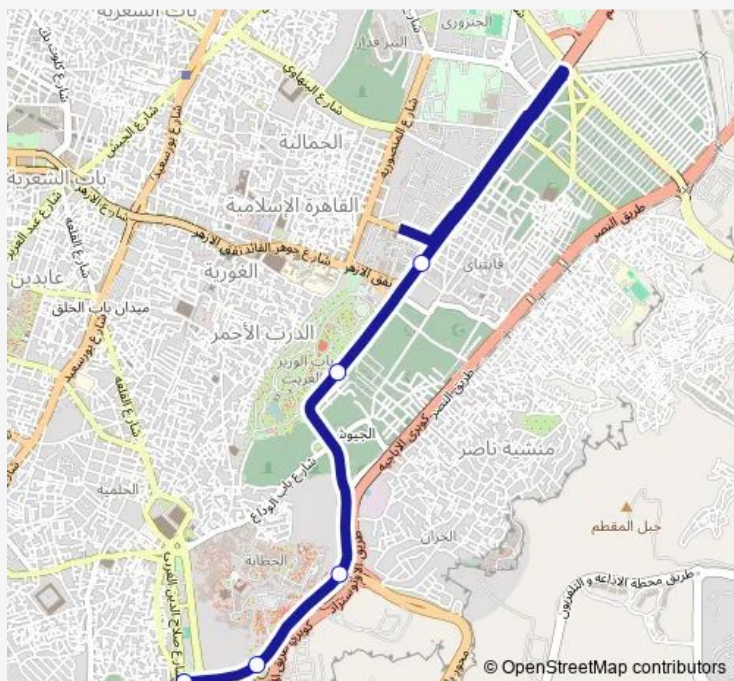

Bus Microbus Al Sayeda Aisha Station - Darrasa

[Go to website](#)

Direction

Al Sayeda Aisha — Mashyakhet Al Azhar Al Sharif

5 stops

[Open route schedule](#)

Al Sayeda Aisha

Salah Al Din Citadel (Salah Salem)

Moqattam Entrance from Salah Salem

Al Azhar Park Gate

Mashyakhet Al Azhar Al Sharif

Route schedule

Al Sayeda Aisha — Mashyakhet Al Azhar Al Sharif

Monday	10:00
Tuesday	10:00
Wednesday	10:00
Thursday	10:00
Friday	10:00
Saturday	10:00
Sunday	10:00

Route info

Direction: Al Sayeda Aisha

Stops: 5

Trip Duration: 0 hour 6 min

■ Microbus — Al Sayeda Aisha Station - Darrasa

Direction

Al Gamaleya Youth Center — Al Sayeda Aisha

9 stops

[Open route schedule](#)

Al Gamaleya Youth Center

Al Darraasa Traffic Department

Industrial Technical Institute (Al Azhar)

Police Union Club

Mashyakhet Al Azhar Al Sharif

Al Azhar Park Gate

Moqattam Entrance from Salah Salem