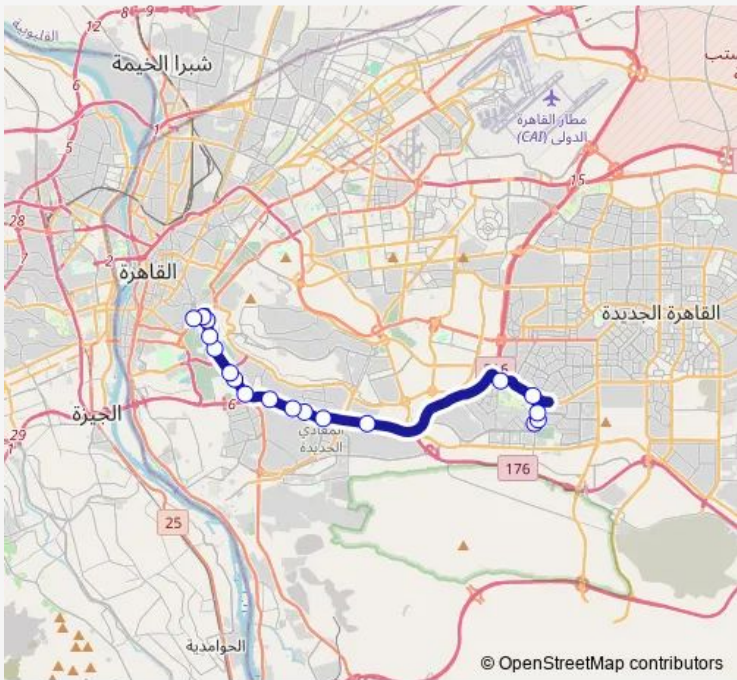

Bus Microbus Al Sayeda Aisha Station - Kattameya Church

[Go to website](#)

**Direction**  
 Kattameya Church — Al Sayeda Aisha  
 18 stops  
[Open route schedule](#)

- Kattameya Church
- Al Wehda Square
- Al Shabab Entrance (5th Settlement)
- 5th Settlement Authority
- West Golf (Kattameya)
- Baron Mall Pedestrian Bridge (Ring Rd.)
- Carrefour Maadi (Ring Rd.)
- Wataneya Gas Station (Kattameya Ring Rd.)
- Cairo Economic Court (Ring Rd.)
- Masaken Al Kendy
- Autostrad & Al Moneeb Axis
- Leather and Tanning Company (Autostrad)
- Al Magzar Al Aali (Autostrad)
- Al Imam Al Shafei Cemeteries (Autostrad)
- Al Khelaa St.
- Al Abageyya
- Salah Al Din Citadel (Salah Salem)
- Al Sayeda Aisha

Route schedule  
 Kattameya Church — Al Sayeda Aisha

Monday	10:00
Tuesday	10:00
Wednesday	10:00
Thursday	10:00
Friday	10:00
Saturday	10:00
Sunday	10:00

Route info  
 Direction: Kattameya Church  
 Stops: 18  
 Trip Duration: 0 hour 37 min

## Direction

Al Sayeda Aisha — Kattameya Church

19 stops

[Open route schedule](#)

Al Sayeda Aisha

Autostrad Entrance from Al Abageyya

Al Khelaa St.

Al Imam Al Shafei Cemeteries (Autostrad)

## Route info

Direction: Al Sayeda Aisha

Stops: 19

Trip Duration: 0 hour 42 min

Microbus Bus time schedules and route maps are available in an offline PDF at [busmaps.com](https://busmaps.com). Use the [busmaps.com](https://busmaps.com) website to see live bus times, train schedule or subway schedule, and step-by-step directions for all public transit in Cairo