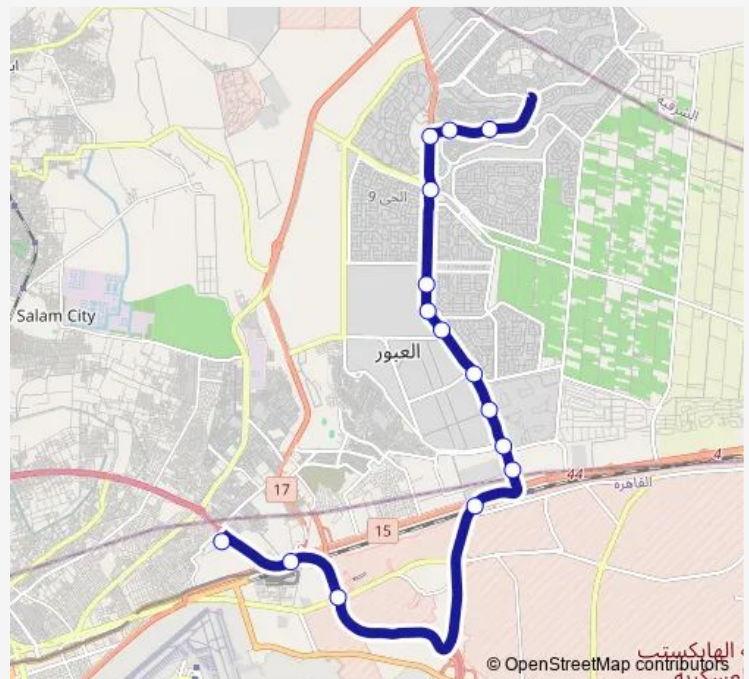

Monday 10:00

Tuesday 10:00

Wednesday 10:00

Thursday 10:00

Friday 10:00

Saturday 10:00

Sunday 10:00

Route info

Direction: Salam Station (10th of Ramadan Station)

Stops: 15

Trip Duration: 0 hour 35 min

Direction

Khadija Mosque (Obour) — Salam Nahda

15 stops

[Open route schedule](#)

Khadija Mosque (Obour)