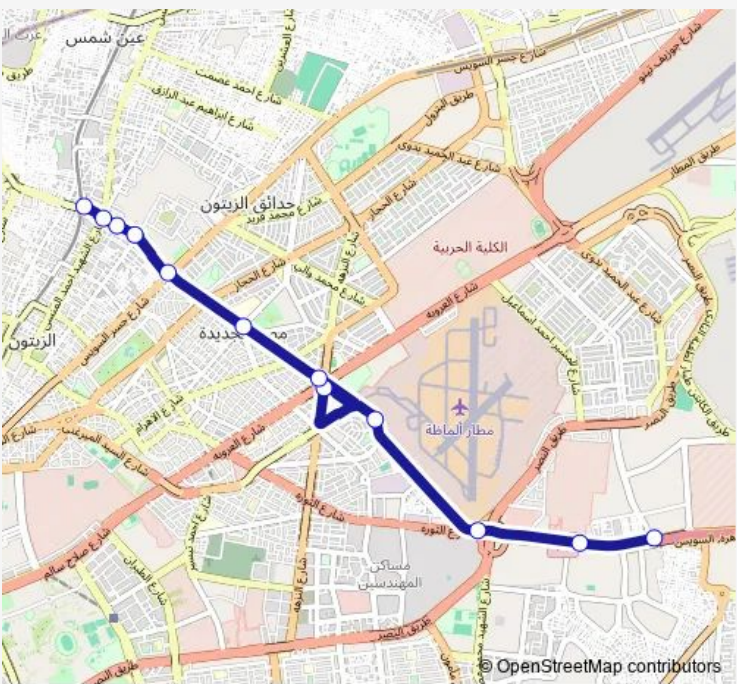

Bus Microbus Helmeyet El Zaitoun Metro - Kilo 4 & Half Station

[Go to website](#)

Direction
 Kilo 4 & Half Bus Station — Helmeyet Al Zatoun Metro
 12 stops
[Open route schedule](#)

- Kilo 4 & Half Bus Station
- Electricity Hospital (Suez Rd)
- Almaza Bridge Exit
- Egypt Air Hospital
- Al Galaa Bridge
- Al Galaa Bridge (Heliopolis)
- El Nasr English School (Heliopolis)
- Adminstration Of Mobilization And Recruitment
- Ibn Al Hakam Square (Heliopolis)
- North Cairo Electricity Distribution Company (Al Helmeya)
- Al Helmeya Square (Heliopolis)
- Helmeyet Al Zatoun Metro

Route schedule
 Kilo 4 & Half Bus Station — Helmeyet Al Zatoun Metro

Monday	10:00
Tuesday	10:00
Wednesday	10:00
Thursday	10:00
Friday	10:00
Saturday	10:00
Sunday	10:00

Route info
 Direction: Kilo 4 & Half Bus Station
 Stops: 12
 Trip Duration: 0 hour 18 min

Samir & Ali Al Thawra St (Heliopolis)

Almaza Bridge Entrance

Electricity Hospital (Suez Rd)

Kilo 4 & Half Bus Station

Route schedule

Helmeyet Al Zatoun Metro — Kilo 4 & Half Bus Station

Monday 10:00

Tuesday 10:00

Wednesday 10:00

Thursday 10:00

Friday 10:00

Saturday 10:00

Sunday 10:00

Route info

Direction: Helmeyet Al Zatoun Metro

Stops: 15