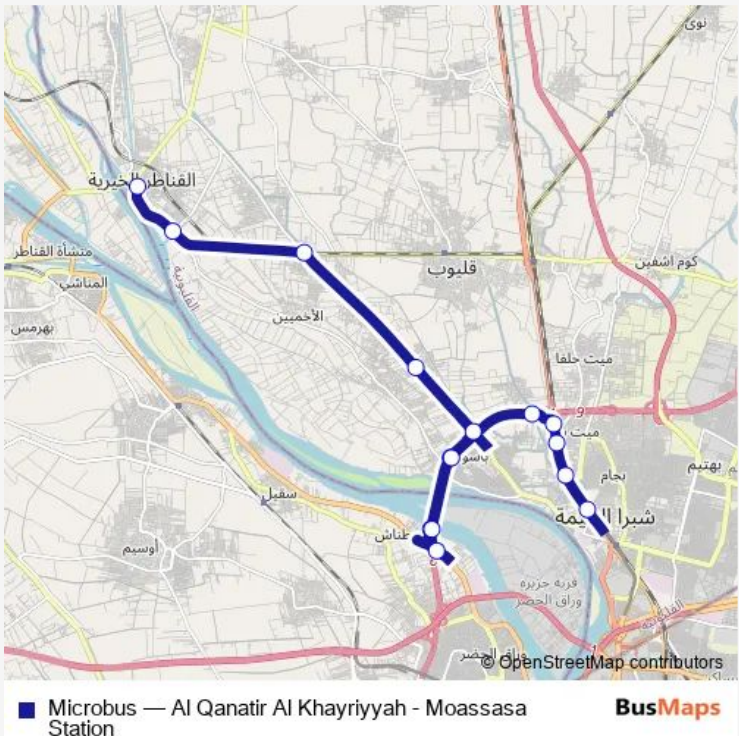

Bus Microbus Al Qanater Al Khayriyah - Moassasa Station

[Go to website](#)

Direction
 Al Qanater Al Khayriya — Ard Khedr Pedestrian Bridge (Shubra Al Kheima)
 15 stops
[Open route schedule](#)

- Al Qanater Al Khayriya
- Shalqan Rd.
- Total Abou Al Gheit Rd.
- Abu Al Gheit Ambulance Service
- Al Bassous Steps - Ring Road
- Total Gas Station Bassous (Ring Rd.)
- Al Warraq Exit (Ring Rd.)
- Al Warraq
- Ring Rd. Exit to Al Warraq
- Total Gas Station Bassous (Ring Rd.)
- Ring Road Exit to Qalyub
- Qalyub Exit (Cairo Alexandria Agriculture Rd.)
- Mit Nama Steps (Cairo Alexandria Agriculture Rd.)
- Moassasa Pedestrian Bridge
- Ard Khedr Pedestrian Bridge (Shubra Al Kheima)

Route schedule
 Al Qanater Al Khayriya — Ard Khedr Pedestrian Bridge (Shubra Al Kheima)

Monday	10:00
Tuesday	10:00
Wednesday	10:00
Thursday	10:00
Friday	10:00
Saturday	10:00
Sunday	10:00

Route info
 Direction: Al Qanater Al Khayriya
 Stops: 15
 Trip Duration: 0 hour 54 min

Direction

Ard Khedr Pedestrian Bridge (Shubra Al Kheima) — Al Qanater Al Khayriya

9 stops

[Open route schedule](#)

Ard Khedr Pedestrian Bridge (Shubra Al Kheima)

Moassasa Pedestrian Bridge

Cairo Alexandria Agriculture Road Pedestrian Mit Nama

Direction: Ard Khedr Pedestrian Bridge (Shubra Al Kheima)

Stops: 9

Trip Duration: 0 hour 43 min

Microbus Bus time schedules and route maps are available in an offline PDF at busmaps.com. Use the busmaps.com website to see live bus times, train schedule or subway schedule, and step-by-step directions for all public transit in Shubra al Khaymah