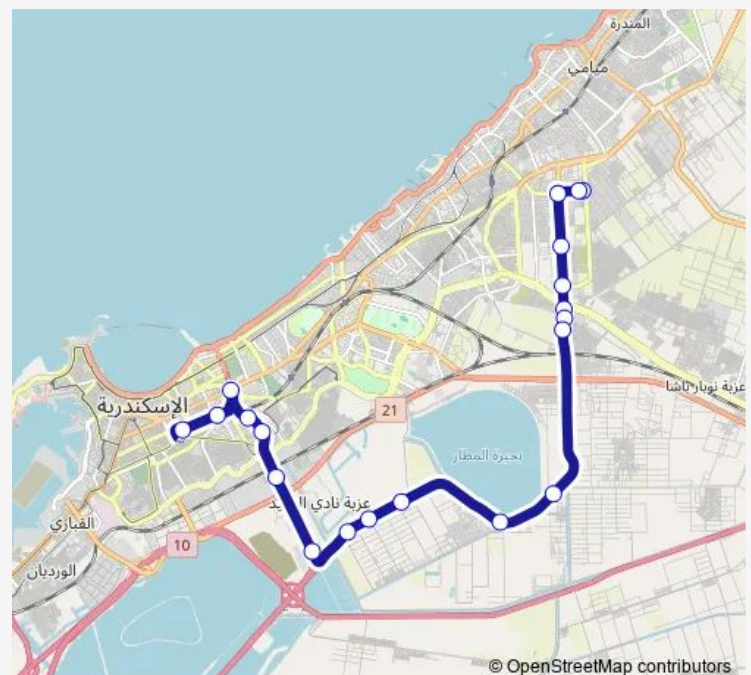

El Awayed Bridge End

El Awayed

Awayed Bridge Start

Pedestrian Bridge - Ring Road

Anany Factory

Abis Traffic Light

Ibca International School

El Bambi

Elite Hospital

Carrefour - Desert Road

Moharam Bek

Moharam Bek Bridge

Suez Canal Pedestrian Bridge

Bab Sharq

Alexandria Stadium

Train Station (Al Shohadaa)

### Route schedule

Abou Kamal - Al Seyouf — Train Station (Al Shohadaa)

Monday	07:00
Tuesday	07:00
Wednesday	07:00
Thursday	07:00
Friday	07:00
Saturday	07:00
Sunday	07:00

### Route info

Direction: Abou Kamal - Al Seyouf

Stops: 20

Trip Duration: 0 hour 42 min

Microbus — Al-Seyouf (Falaky) - Train Station (El-Shohada Square)