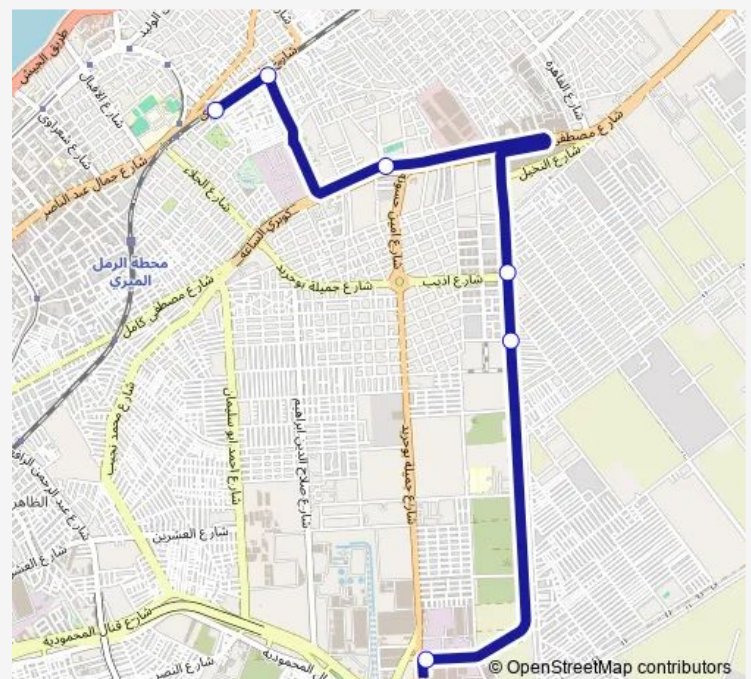

Bus Microbus El-Awayed - Victoria station

[Go to website](#)

Direction

El Awayed Bridge End — Victoria Station

6 stops

[Open route schedule](#)

El Awayed Bridge End

Madares St - Al Seyouf

Falaki - Al Seyouf

B-Tech Mostafa Kamel

E-Post Victora

Victoria Station

Route schedule

El Awayed Bridge End — Victoria Station

Monday	07:00
Tuesday	07:00
Wednesday	07:00
Thursday	07:00
Friday	07:00
Saturday	07:00
Sunday	07:00

Route info

Direction: El Awayed Bridge End

Stops: 6

Trip Duration: 0 hour 21 min

■ Microbus — El-Awayed - Victoria station

BusMaps

Direction

Victoria Station — El Awayed Bridge End

4 stops

[Open route schedule](#)

Victoria Station

Al Seyouf Square

Health Insurance Al Seyouf

El Awayed Bridge End

Route schedule

Victoria Station — El Awayed Bridge End