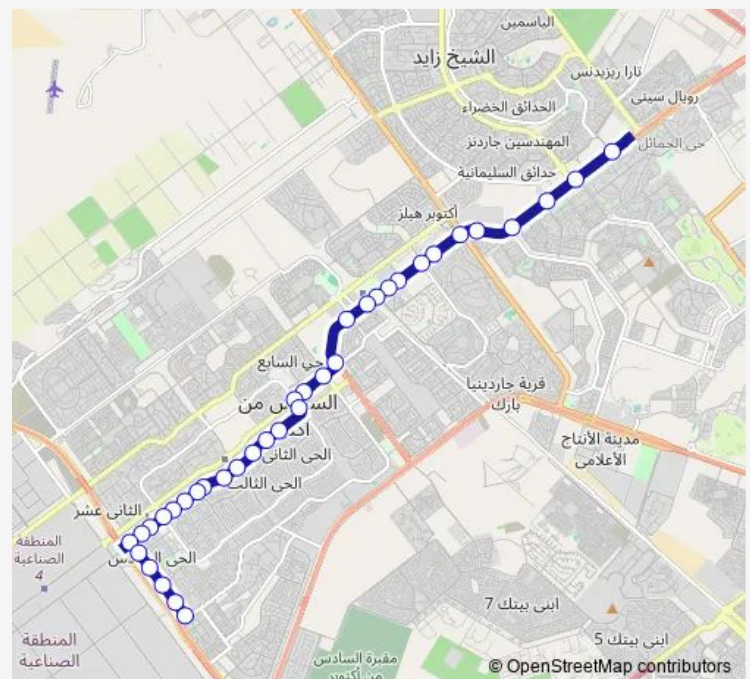

7th District Entrance (6th of October)

Diamonds Mall (6th of October)

Magda Square

Hossary Station

Al Tawheed Wal Nour (Al Hossary)

Ragab Sons Al Mehwar Al Markazi (6th of October)

Route schedule

Ceramica Cleopatra (Sheikh Zayed) — 6th District (6th of October)

Monday 10:00

Tuesday 10:00

Wednesday 10:00

Thursday 10:00

Friday 10:00

Saturday 10:00

Sunday 10:00

Route info

Direction: Ceramica Cleopatra (Sheikh Zayed)

Stops: 36

Trip Duration: 0 hour 40 min

Microbus — 6th District - 6th of October (Al Souq Al Qadeem) - Hyper 1 Station

Al Ezaby Pharmacy Al Mehwar Al Markazi (6th of October)

Thursday 10:00

Friday 10:00

Saturday 10:00

Sunday 10:00

Route info

Direction: 6th District (6th of October)

Stops: 36

Trip Duration: 0 hour 41 min