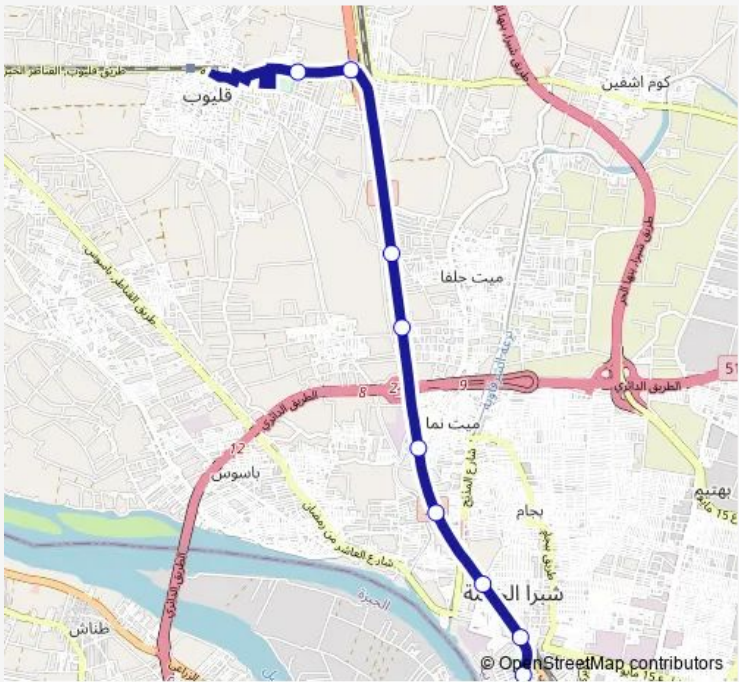

Bus Microbus Moassasa Station - Qalyoub El Balad

[Go to website](#)

Direction
 Shubra Al Kheima City Authority — Qalyoub District Court
 9 stops
[Open route schedule](#)

- Shubra Al Kheima City Authority
- Moassasa
- Ard Khedr Pedestrian Bridge (Shubra Al Kheima)
- Moassasa Pedestrian Bridge
- Cairo Alexandria Agriculture Road Pedestrian Mit Nama
- Abo Senna Steps
- Mit Halfa - Cairo Alexandria Agriculture Road
- Qalyub Specialized Hospital
- Qalyoub District Court

Route schedule
 Shubra Al Kheima City Authority — Qalyoub District Court

Monday	10:00
Tuesday	10:00
Wednesday	10:00
Thursday	10:00
Friday	10:00
Saturday	10:00
Sunday	10:00

Route info
 Direction: Shubra Al Kheima City Authority
 Stops: 9
 Trip Duration: 0 hour 21 min

Microbus — Moassasa Station - Qalyoub El Balad **BusMaps**

Direction

Qalyoub District Court — Moassasa

10 stops

[Open route schedule](#)

Qalyoub District Court

Qalyub Specialized Hospital

Mit Halfa (Cairo Alexandria Agriculture Rd.)

Moassasa

Route schedule

Qalyoub District Court — Moassasa

Monday	10:00
Tuesday	10:00
Wednesday	10:00
Thursday	10:00
Friday	10:00
Saturday	10:00
Sunday	10:00

Route info

Direction: Qalyoub District Court

Stops: 10