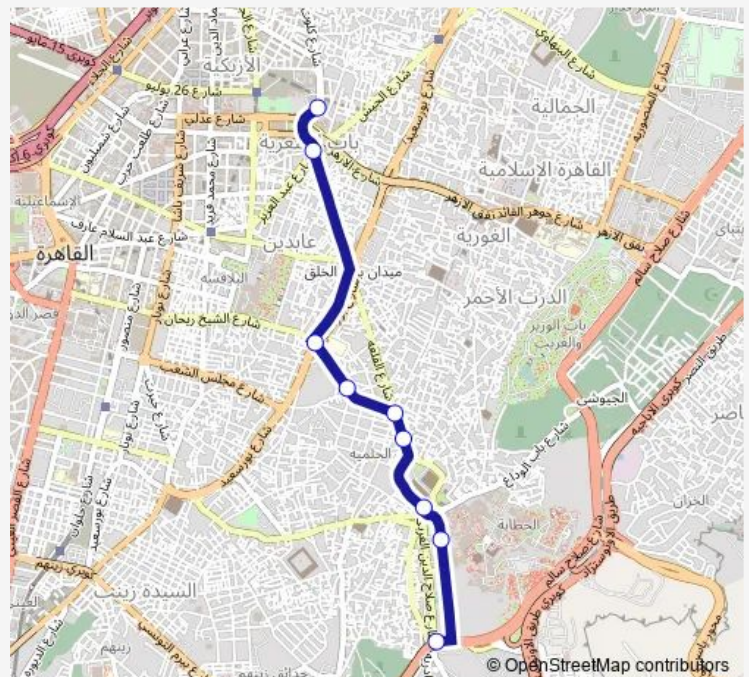

### Direction

Ataba — Al Sayeda Aisha

9 stops

[Open route schedule](#)

Ataba

Abd El Aziz St. (Ataba)

Ahmed Maher Teaching Hospital

Al Darb Al Ahmar Police Station

### Route schedule

Ataba — Al Sayeda Aisha

Monday	10:00
Tuesday	10:00
Wednesday	10:00
Thursday	10:00
Friday	10:00
Saturday	10:00
Sunday	10:00

### Route info

Direction: Ataba

Stops: 9

Trip Duration: 0 hour 12 min

Microbus — Al Sayeda Aisha Station - Attaba

## Route schedule

Al Sayeda Aisha — Ataba

Monday	10:00
Tuesday	10:00
Wednesday	10:00
Thursday	10:00
Friday	10:00
Saturday	10:00
Sunday	10:00