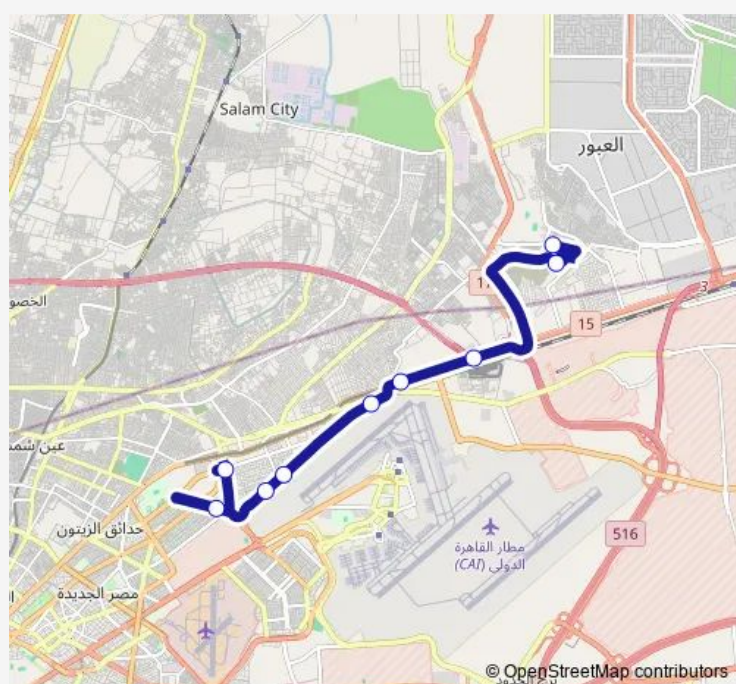

Al Rahma Mosque (Airport Rd.)

Al Hennawy Furniture (Airport Rd.)

Herafyeen Bridge Exit

Hikestep Bridge Entrance

Salam Station (10th of Ramadan Station)

New Nahda Police Station

Nahda City

Route schedule

Route info

Direction: Al Nozha Al Gadida

Stops: 9

Trip Duration: 0 hour 27 min

Microbus — Al Nozha Al Gadida Station (Gesr El Suez Garage) - Nahda City Station

Direction

New Nahda Police Station — Shams Club Squash Courts

9 stops

[Open route schedule](#)

New Nahda Police Station

Ismailiya Desert Rd. & Belbeis Desert Rd.

Salam Station (10th of Ramadan Station)

Huckstep Bridge Entrance

Herafyeen Bridge Exit

Kia Motors (Joseph Tito St.)

Thursday 10:00

Friday 10:00

Saturday 10:00

Sunday 10:00

Route info

Direction: New Nahda Police Station

Stops: 9

Trip Duration: 0 hour 18 min