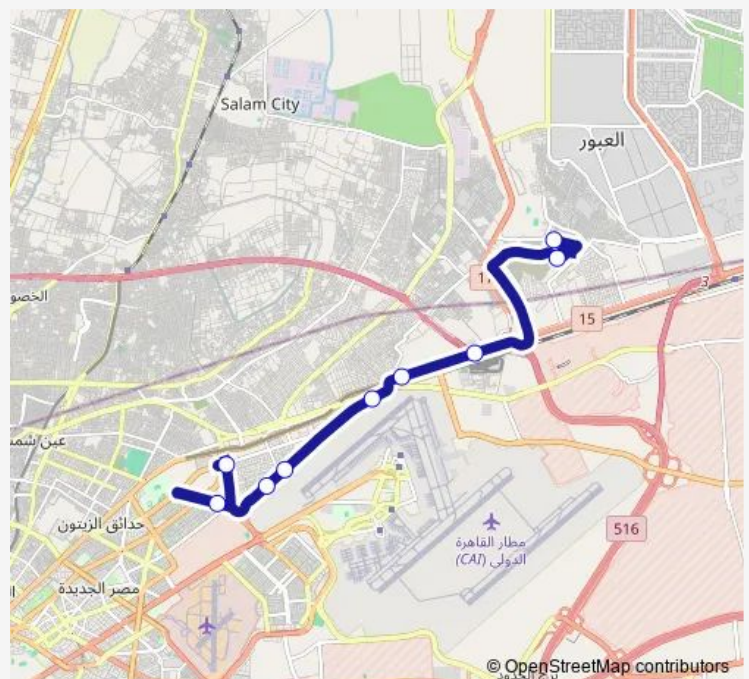

Al Rahma Mosque (Airport Rd.)

Al Hennawy Furniture (Airport Rd.)

Herafyeen Bridge Exit

Hikestep Bridge Entrance

Salam Station (10th of Ramadan Station)

New Nahda Police Station

Nahda City

Route schedule

Al Nozha Al Gadida — Nahda City

Monday	10:00
Tuesday	10:00
Wednesday	10:00
Thursday	10:00
Friday	10:00
Saturday	10:00
Sunday	10:00

Route info

Direction: Al Nozha Al Gadida

Stops: 9

Trip Duration: 0 hour 27 min

Microbus — Al Nozha Al Gadida Station (Gesr El Suez Garage) - Nahda City Station

Direction

New Nahda Police Station — Shams Club Squash Courts

9 stops

[Open route schedule](#)

New Nahda Police Station

Ismailiya Desert Rd. & Belbeis Desert Rd.

Salam Station (10th of Ramadan Station)

Huckstep Bridge Entrance

Herafyeen Bridge Exit

Kia Motors (Joseph Tito St.)

Al Hennawy Furniture (Airport Rd.)

Al Rahma Mosque (Airport Rd.)

Shams Club Squash Courts

Route schedule