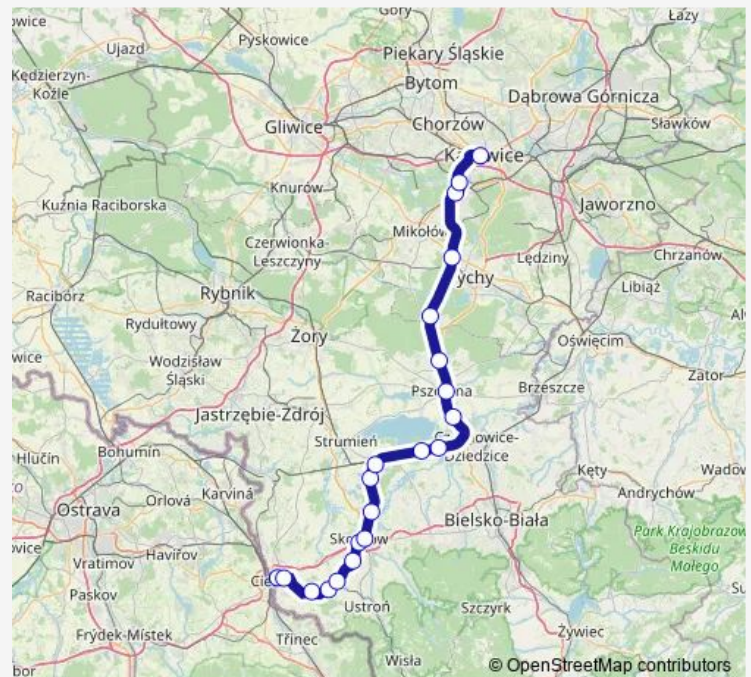

Katowice Piotrowice

Katowice Ligota

Katowice

Route schedule

Cieszyn — Katowice

Monday 08:16-14:27

Tuesday 08:16-14:27

Wednesday 08:16-14:27

Thursday 08:16-14:27

Friday 08:16-14:27

Saturday 08:16-14:27

Sunday 08:16-14:27

Route info

Direction: Cieszyn

Stops: 21

Trip Duration: 1 hour 56 min

S62/S6 — Cieszyn - Katowice

Direction

Cieszyn — Katowice

17 stops

[Open route schedule](#)

Cieszyn

Cieszyn Uniwersytet

Bažanowice

Monday 08:13

Tuesday 08:13

Wednesday 08:13

Thursday 08:13

Friday 08:13

Saturday 08:13

Sunday 08:13

Route info