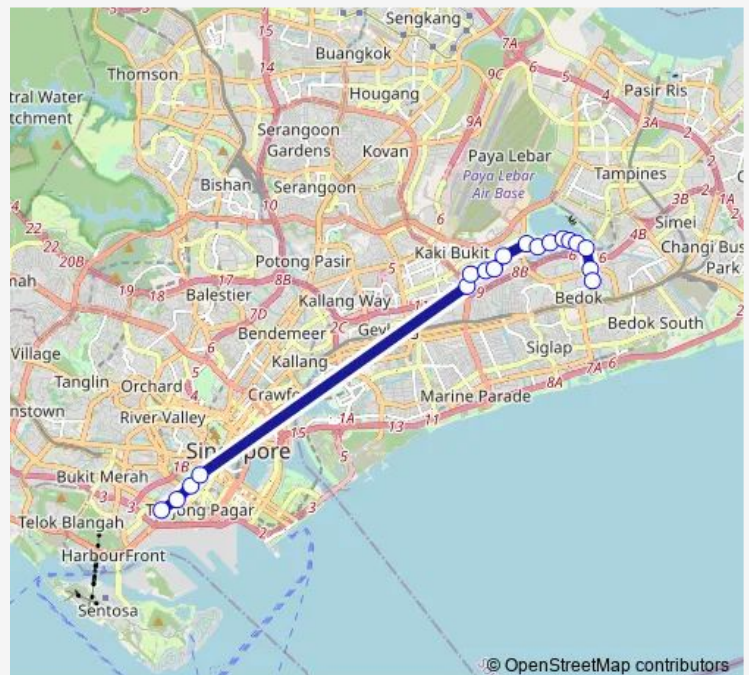

Bus CT18

[Go to website](#)

Direction

Kampong Bahru Ter — Bet Blks 139/140

18 stops

[Open route schedule](#)

- Kampong Bahru Ter
- Aft Hosp Dr
- Bef Pearl'S Hill Terr
- Chinatown Stn Exit C
- Blk 322
- Blk 646
- Blk 122
- Blk 133
- Blk 140
- Opp Blk 701
- Blk 745
- Opp Blk 716
- Opp Waterfront Isle
- Opp Waterfront Waves
- Opp Waterfront Key
- Bedok Resvr Stn Exit B
- Blk 109
- Bet Blks 139/140

Route schedule

Kampong Bahru Ter — Bet Blks 139/140

Monday	10:58
Tuesday	10:58
Wednesday	10:58
Thursday	10:58
Friday	10:58
Saturday	11:00
Sunday	11:00

Route info

Direction: Kampong Bahru Ter

Stops: 18

Trip Duration: 1 hour 19 min

■ CT18

BusMaps

Direction

Blk 403 — Kampong Bahru Ter

19 stops

[Open route schedule](#)

Blk 403
Blk 506
Bedok Resvr STN Exit A
Waterfront Key
Aft Waterfront Waves
Waterfront Isle
Blk 716
Blk 713
Blk 703
Blk 629
Blk 609
Blk 121
Opp Blk 646
Eunos Mansions
Chinatown Stn Exit E
New Bridge Ctr
Aft Duxton Plain Pk
BEF Neil Rd
Kampong Bahru Ter

Route schedule

Blk 403 — Kampong Bahru Ter

Monday	10:05
Tuesday	10:05
Wednesday	10:05
Thursday	10:05
Friday	10:05
Saturday	10:04
Sunday	10:05

Route info

Direction: Blk 403

Stops: 19

Trip Duration: 1 hour 16 min