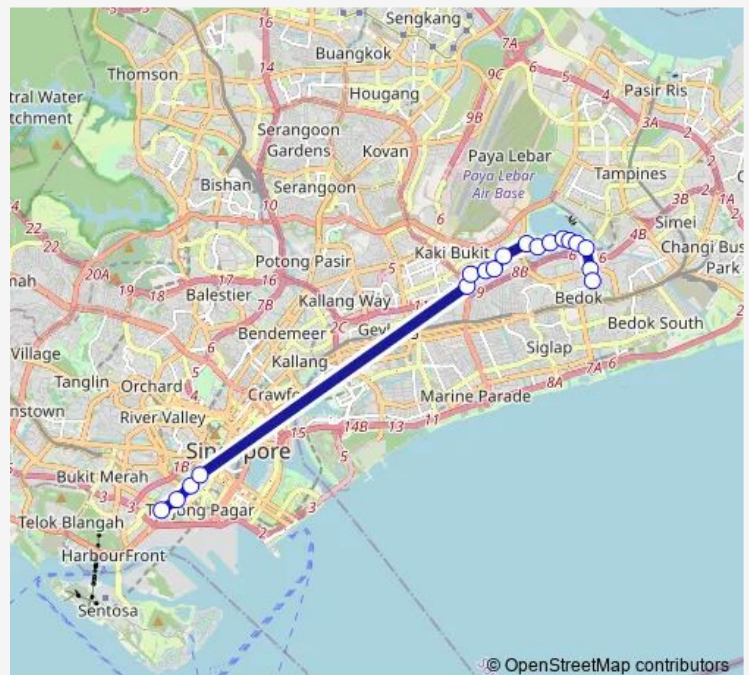

Bus Ct18

[Go to website](#)

Direction

Kampong Bahru Ter — Bet Blks 139/140

18 stops

[Open route schedule](#)

- Kampong Bahru Ter
- Aft Hosp Dr
- Bef Pearl'S Hill Terr
- Chinatown Stn Exit C
- Blk 322
- Blk 646
- Blk 122
- Blk 133
- Blk 140
- Opp Blk 701
- Blk 745
- Opp Blk 716
- Opp Waterfront Isle
- Opp Waterfront Waves
- Opp Waterfront Key
- Bedok Resvr Stn Exit B
- Blk 109
- Bet Blks 139/140

Route schedule

Kampong Bahru Ter — Bet Blks 139/140

Monday	10:58
Tuesday	10:58
Wednesday	10:58
Thursday	10:58
Friday	10:58
Saturday	11:00
Sunday	11:00

Route info

Direction: Kampong Bahru Ter

Stops: 18

Trip Duration: 1 hour 19 min

■ Ct18

BusMaps

Direction

Blk 403 — Kampong Bahru Ter

19 stops

[Open route schedule](#)

Blk 403

Blk 506