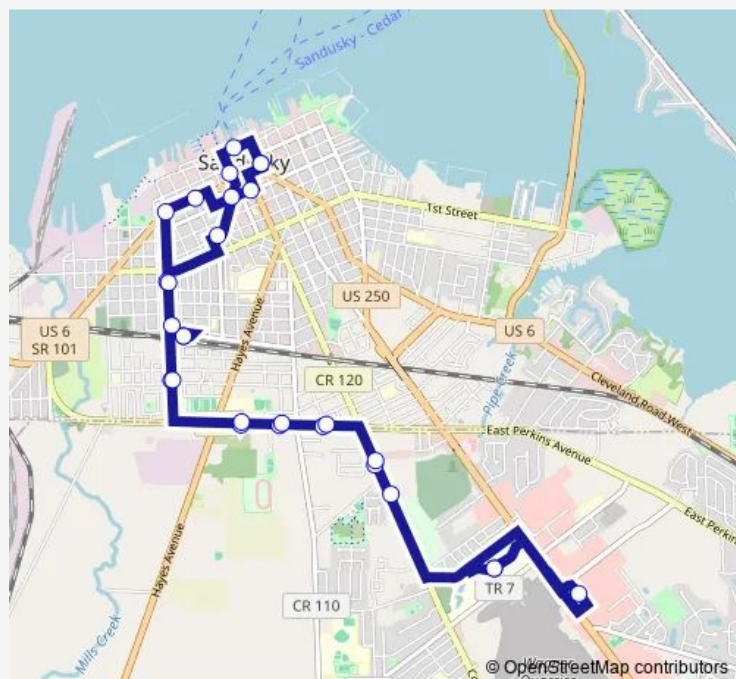

Direction

Washington & Wayne — Washington & Wayne

28 stops

[Open route schedule](#)

Washington & Wayne

Columbus & Water

Jackson & Washington

Central & Adams (Boe)

Camp & Buchanan

Route schedule

Washington & Wayne — Washington & Wayne

Monday	06:00-19:00
Tuesday	06:00-19:00
Wednesday	06:00-19:00
Thursday	06:00-19:00
Friday	06:00-19:00
Saturday	06:00-19:00
Sunday	—

Route info

Direction: Washington & Wayne

Stops: 28

Trip Duration: 0 hour 59 min

Purple

Amtrak/Greyhound Station

Camp & Taylor

Camp & Barker

Camp & Washington