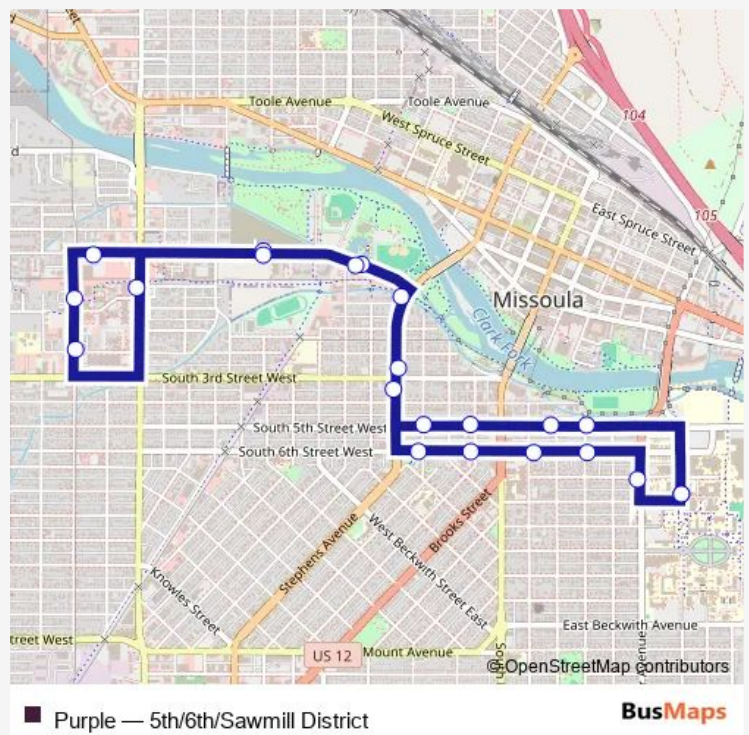

Bus Purple 5th/6th/Sawmill District

[Go to website](#)

Direction
 Maurice & Connell (Music Building) — Maurice & Connell (Music Building)

22 stops

[Open route schedule](#)

Maurice & Connell (Music Building)

S Catlin St & S 2nd St W

S Catlin St & Milwaukee Trail

Wyoming & Catlin St

Wyoming St & Moose Crk Trl (Ib)

Cregg Ln & Hickory St

Orange St & Cregg Ln

Orange St & 3rd St W (Ib)

S 6th St W & Chestnut St.

S 6th St W & Myrtle St

S 6th St E & Gerald Ave.

S 6th St E & Hilda Ave.

Arthur Ave & Eddy Ave

Route schedule

Maurice & Connell (Music Building) — Maurice & Connell (Music Building)

Monday	07:15-19:15
Tuesday	07:15-19:15
Wednesday	07:15-19:15
Thursday	07:15-19:15
Friday	07:15-19:15
Saturday	—
Sunday	—

Route info

Direction: Maurice & Connell (Music Building)

Stops: 22

Trip Duration: 0 hour 30 min

Purple Bus time schedules and route maps are available in an offline PDF at busmaps.com. Use the busmaps.com website to see live bus times, train schedule or subway schedule, and step-by-step directions for all public transit in Missoula