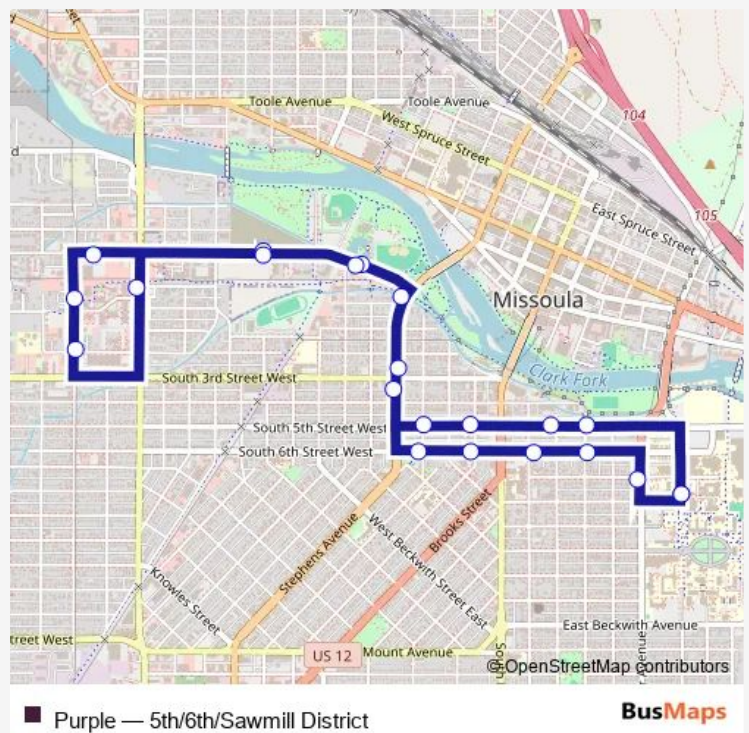

## Bus Purple 5th/6th/Sawmill District

[Go to website](#)

**Direction**  
 Maurice & Connell (Music Building) — Maurice & Connell (Music Building)

22 stops

[Open route schedule](#)

Maurice & Connell (Music Building)

S 6th St W & Myrtle St

S 6th St E & Gerald Ave.

S 6th St E & Hilda Ave.

Arthur Ave & Eddy Ave

### Route schedule

Maurice & Connell (Music Building) — Maurice & Connell (Music Building)

Monday	07:15-19:15
Tuesday	07:15-19:15
Wednesday	07:15-19:15
Thursday	07:15-19:15
Friday	07:15-19:15
Saturday	—
Sunday	—

### Route info

Direction: Maurice & Connell (Music Building)

Stops: 22

Trip Duration: 0 hour 30 min

■ Purple — 5th/6th/Sawmill District

Purple Bus time schedules and route maps are available in an offline PDF at [busmaps.com](https://busmaps.com). Use the [busmaps.com](https://busmaps.com) website to see live bus times, train schedule or subway schedule, and step-by-step directions for all public transit in Missoula