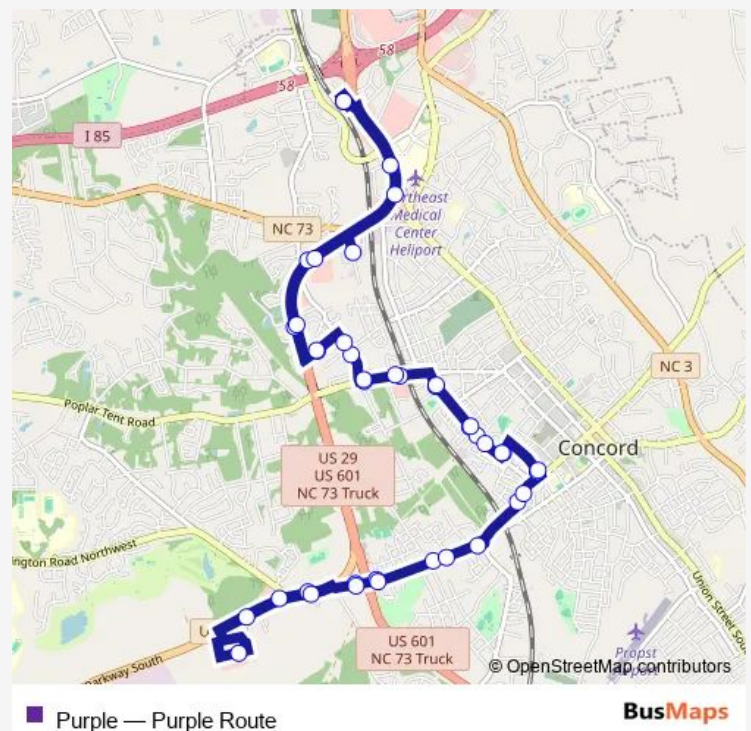

Bus Purple Purple Route

[Go to website](#)

Direction

Rider Transit Center (Purple) — Rider Transit Center (Purple)

41 stops

[Open route schedule](#)

Rider Transit Center (Purple)

Rt 29 & Beechwood Ave

Rt 29 - S & D Coffee (Outbound)

Rt 29 & Rock Hill Church Rd

Concord Commons & Walmart

Rte 29 & Aldi

Route schedule

Rider Transit Center (Purple) — Rider Transit Center (Purple)

Monday 05:30-19:30

Tuesday 05:30-19:30

Wednesday 05:30-19:30

Thursday 05:30-19:30

Friday 05:30-19:30

Saturday 08:30-19:30

Sunday 08:30-19:30

Route info

Direction: Rider Transit Center (Purple)

Stops: 41

Trip Duration: 0 hour 47 min

Rt 29 - S & D Coffee (Inbound)

Cabarrus Ave & Triangle Dr (Inbound)

Cabarrus Ave & Lark Ct

Cabarrus Ave & White St (Inbound)

Cabarrus Ave & Old Charlotte Rd

Cabarrus Ave & Valley St