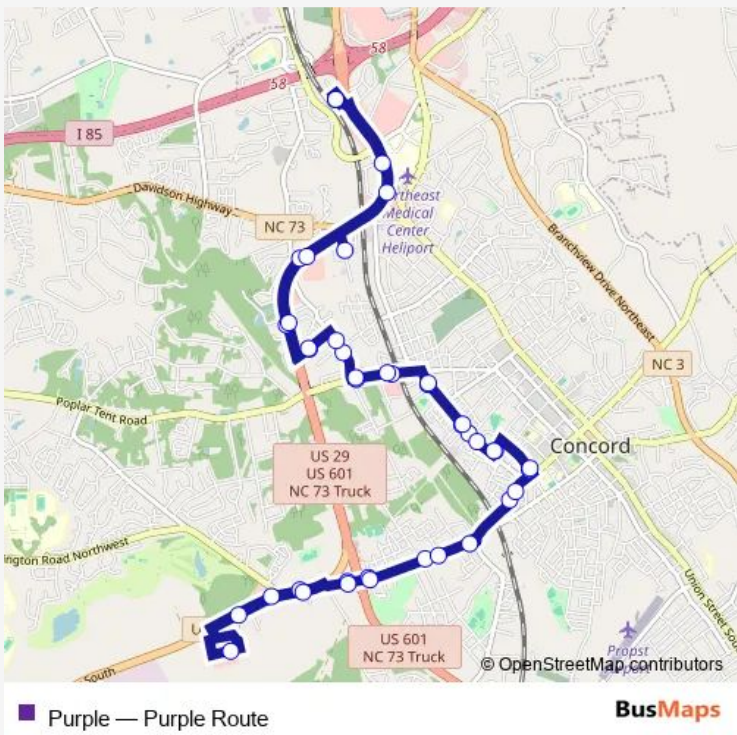

**Bus Purple Purple Route**

[Go to website](#)

**Direction**  
 Rider Transit Center (Purple) — Rider Transit Center (Purple)  
 41 stops  
[Open route schedule](#)

- Rider Transit Center (Purple)
- Rt 29 & Beechwood Ave
- Rt 29 & Central Dr - CVS & Lowes (Outbound)
- Rt 29 & Calloway Ave (Outbound)
- Rccc Business & Technology Center (Outbound)
- Central Dr & Violet Ter
- Mcgill Ave & Central Dr (Outbound)
- Mcgill Ave - Gibson Mill
- Kerr St & Meisenheimer Dr (Outbound)
- Kerr St & Elm Ave (Outbound)
- Kerr St & Academy Ave
- Kerr St & Cedar Dr (Outbound)
- Crowell Dr & Cabarrus Ave (Outbound)
- Cabarrus Ave & Gold St
- Cabarrus Ave & White St (Outbound)
- Cabarrus Ave & 4th St
- Cabarrus Ave & Triangle Dr (Outbound)
- Rt 29 - S & D Coffee (Outbound)
- Rt 29 & Rock Hill Church Rd
- Concord Commons & Walmart
- Rte 29 & Aldi

**Route schedule**  
 Rider Transit Center (Purple) — Rider Transit Center (Purple)

Monday	05:30-19:30
Tuesday	05:30-19:30
Wednesday	05:30-19:30
Thursday	05:30-19:30
Friday	05:30-19:30
Saturday	08:30-19:30
Sunday	08:30-19:30

**Route info**  
 Direction: Rider Transit Center (Purple)  
 Stops: 41  
 Trip Duration: 0 hour 47 min

Rt 29 - S & D Coffee (Inbound)

Cabarrus Ave & Triangle Dr (Inbound)

Cabarrus Ave & Lark Ct

Cabarrus Ave & White St (Inbound)

Mcgill Ave & Bruton Dr

Mcgill Ave & Central Dr (Inbound)

Central Dr & Lake Dr

Rccc Business & Technology Center (Inbound)

Rt 29 & Calloway Ave (Inbound)

Rt 29 & Central Dr - CVS & Lowes (Inbound)

Social Security Office