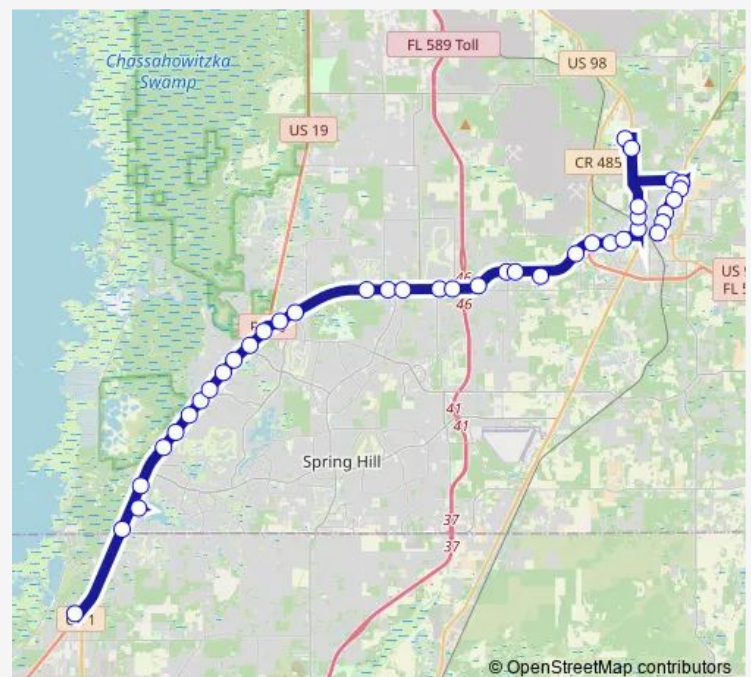

Cortez Blvd and Grove Rd

Cortez Blvd and Brookridge Central Blvd.

Mariner Square (Transfer Station)

Route schedule

Brooksville City Hall — Emerald Blvd and US 19

Monday 05:30-17:30

Tuesday 05:30-17:30

Wednesday 05:30-17:30

Thursday 05:30-17:30

Friday 05:30-17:30

Saturday —

Sunday —

Route info

Direction: Brooksville City Hall

Stops: 43

Trip Duration: 1 hour 20 min

US 19 & Weeki Wachee Springs

US 19 & Frontage Rd.

US 19 & River Country Dr.

US 19 & Pacific Ave

US 19 @ Home Depot

Lakewood Plaza / Target

US 19 & Brandy Dr.

US 19 & Toucan Trail

US 19 & Windward Blvd.

US 19 & Pine Forest Dr.

US 19 @ Wal-Mart

Nature Coast Commons

US 19 & S. Shore Dr

US 19 and County Line Rd.

Emerald Blvd and US 19

Direction