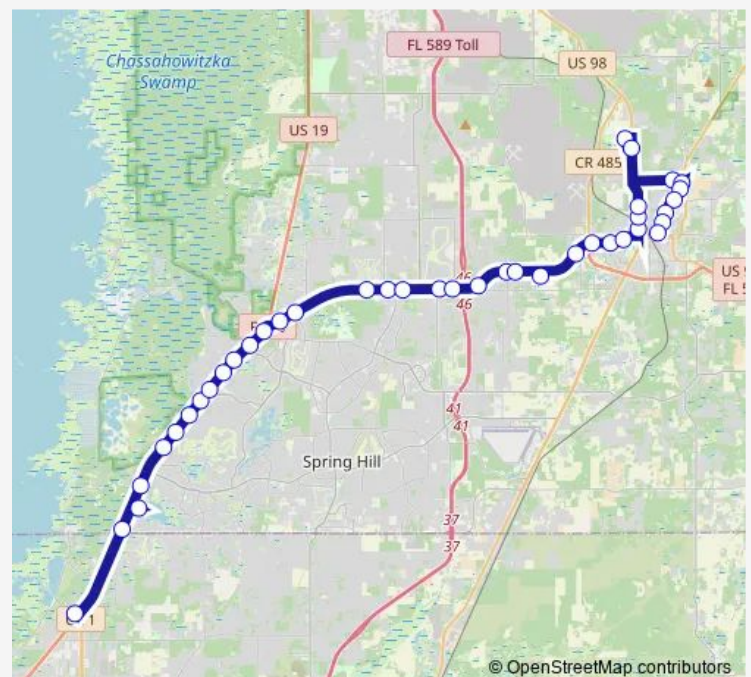

Cortez Blvd and Grove Rd

Cortez Blvd and Brookridge Central Blvd.

Mariner Square (Transfer Station)

Route schedule

Brooksville City Hall — Emerald Blvd and US 19

Monday 05:30-17:30

Tuesday 05:30-17:30

Wednesday 05:30-17:30

Thursday 05:30-17:30

Friday 05:30-17:30

Saturday —

Sunday —

Route info

Direction: Brooksville City Hall

Stops: 43

Trip Duration: 1 hour 20 min

US 19 & Weeki Wachee Springs

US 19 & Frontage Rd.

US 19 & River Country Dr.

US 19 & Pacific Ave

US 19 @ Home Depot

Lakewood Plaza / Target

US 19 & Brandy Dr.

US 19 & Toucan Trail

US 19 & Windward Blvd.

US 19 & Pine Forest Dr.

US 19 @ Wal-Mart

Nature Coast Commons

US 19 & S. Shore Dr

US 19 and County Line Rd.

Emerald Blvd and US 19

Direction