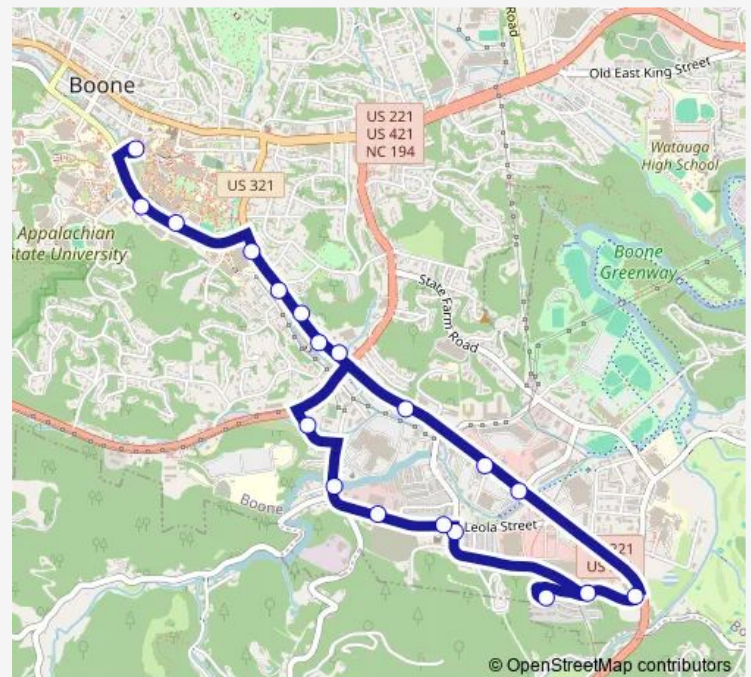

### Route schedule

ASU Peacock Traffic Circle — ASU Skywalk

Monday 06:45-21:50

Tuesday 06:45-21:50

Wednesday 06:45-21:50

Thursday 06:45-21:50

Friday 06:45-21:50

Saturday —

### Route info

Direction: ASU Peacock Traffic Circle

Stops: 19

Trip Duration: 0 hour 34 min

■ Purple

Purple Bus time schedules and route maps are available in an offline PDF at [busmaps.com](https://busmaps.com). Use the [busmaps.com](https://busmaps.com) website to see live bus times, train schedule or subway schedule, and step-by-step directions for all public transit in Boone