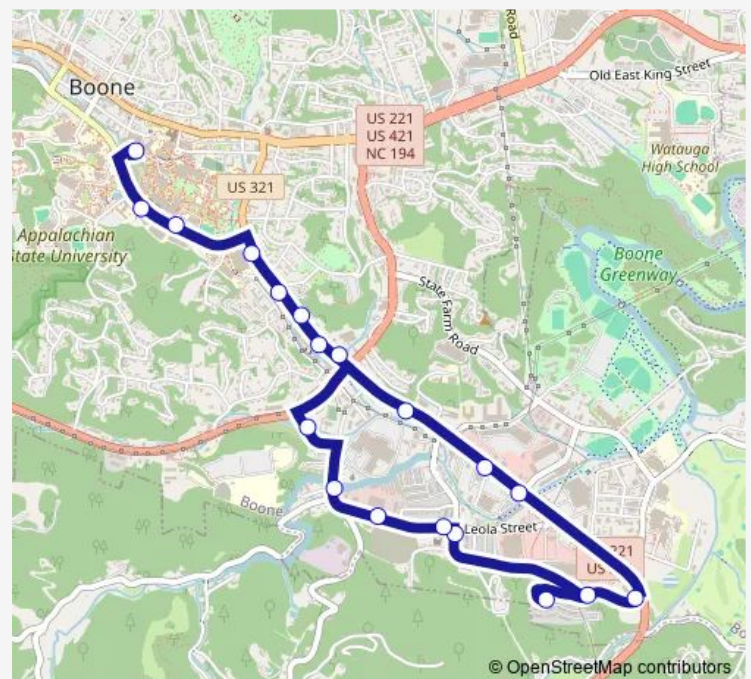

### Direction

ASU Peacock Traffic Circle — ASU Skywalk

19 stops

[Open route schedule](#)

ASU Peacock Traffic Circle

ASU Garwood Hall

ASU Convocation Center

Highland Ave

### Route schedule

ASU Peacock Traffic Circle — ASU Skywalk

Monday	06:45-21:50
Tuesday	06:45-21:50
Wednesday	06:45-21:50
Thursday	06:45-21:50
Friday	06:45-21:50
Saturday	—
Sunday	—

### Route info

Direction: ASU Peacock Traffic Circle

Stops: 19

Trip Duration: 0 hour 24 min

■ Purple

Purple Bus time schedules and route maps are available in an offline PDF at [busmaps.com](https://busmaps.com). Use the [busmaps.com](https://busmaps.com) website to see live bus times, train schedule or subway schedule, and step-by-step directions for all public transit in Boone