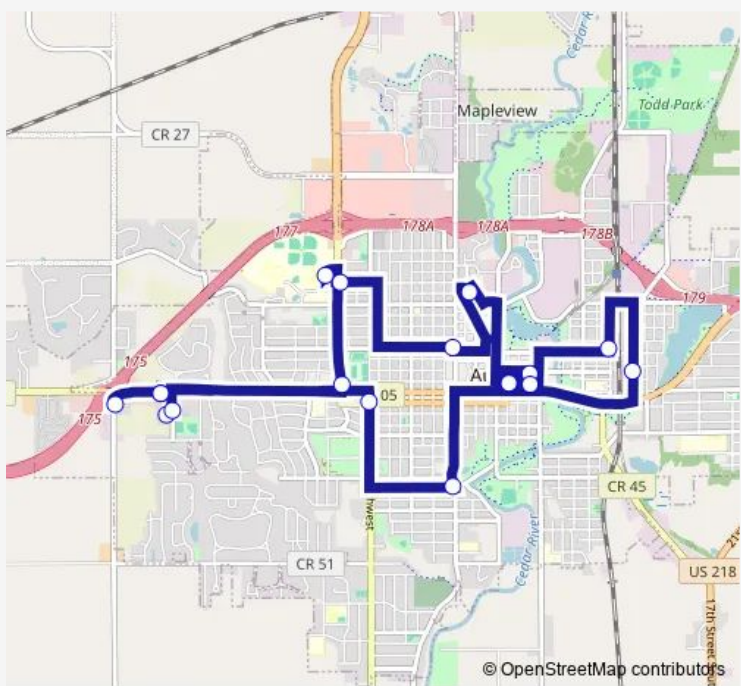

Direction
 Smart Transit Office — Smart Transit Office
 17 stops
[Open route schedule](#)

- Smart Transit Office
- Mandolin
- Meadows West
- Park View Apartments
- Walgreens
- Riverland Bus Shelter
- Blue Line Flats Bus Shelter
- St. Augustines
- Mayo Heath Systems
- Court Yard
- Chauncey
- Twin Towers
- Jim's Marketplace
- 10th St NE & 4th Ave Ne
- 4th St SW & 9th Ave Sw
- Sterling Main Street
- Smart Transit Office

Route schedule
 Smart Transit Office — Smart Transit Office

Monday	07:00-20:00
Tuesday	07:00-20:00
Wednesday	07:00-20:00
Thursday	07:00-20:00
Friday	07:00-20:00
Saturday	09:00-14:00
Sunday	—

Route info
 Direction: Smart Transit Office
 Stops: 17
 Trip Duration: 1 hour 0 min

The schedule is provided in the local timezone. Times with "(+1)" indicate departures on the next day.

PDF file created on 2025-02-26

2024 BusMaps.com - All Rights Reserved