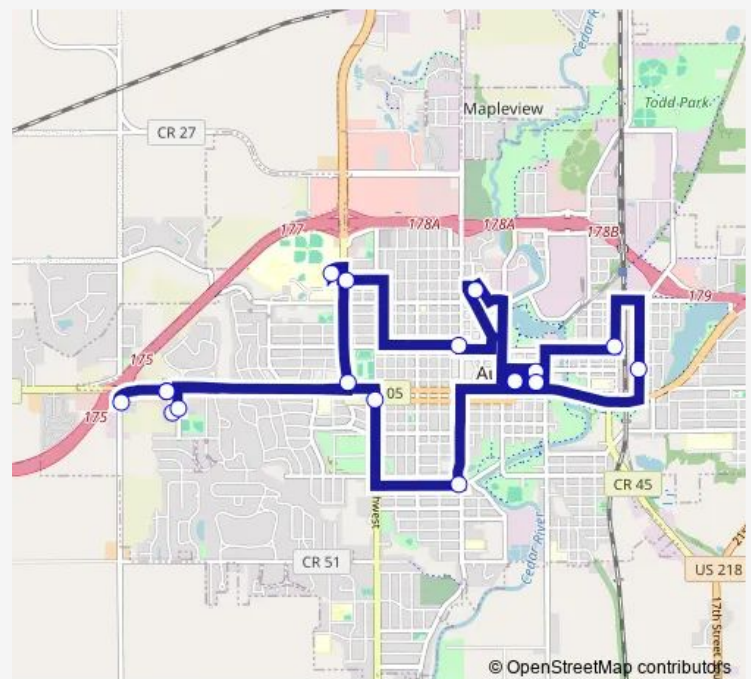

Direction

Smart Transit Office — Smart Transit Office

17 stops

[Open route schedule](#)

Smart Transit Office

Mandolin

Meadows West

Park View Apartments

Walgreens

Riverland Bus Shelter

Blue Line Flats Bus Shelter

St. Augustines

Mayo Heath Systems

Court Yard

Chauncey

Twin Towers

Jim's Marketplace

10th St NE & 4th Ave Ne

4th St SW & 9th Ave Sw

Sterling Main Street

Smart Transit Office

Route schedule

Smart Transit Office — Smart Transit Office

Monday 07:00-20:00

Tuesday 07:00-20:00

Wednesday 07:00-20:00

Thursday 07:00-20:00

Friday 07:00-20:00

Saturday 09:00-14:00

Sunday —

Route info

Direction: Smart Transit Office

Stops: 17

Trip Duration: 1 hour 0 min