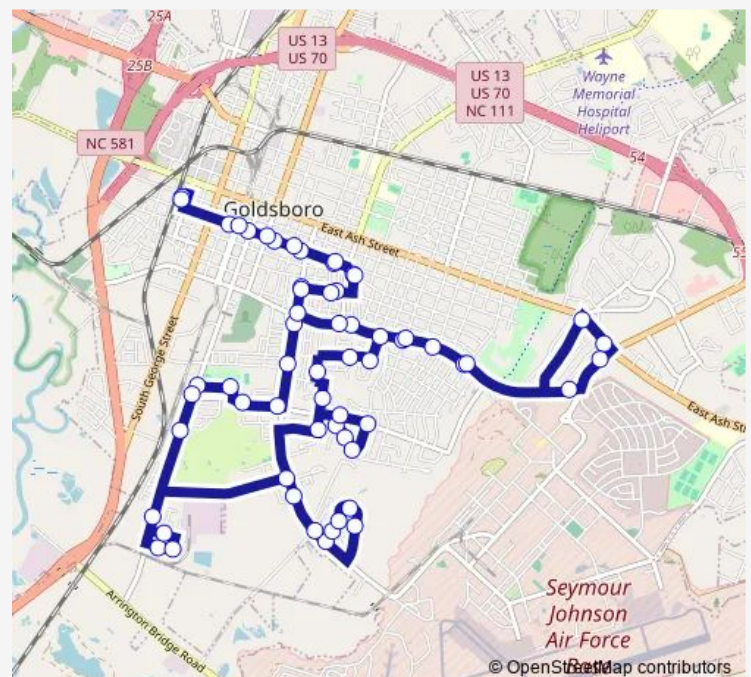

Benton @ Glen Haven

Koonce @ Benton

Mcarthur @ Glen Haven

Route schedule

Transfer Center — Transfer Center

Monday 05:30-18:30

Tuesday 05:30-18:30

Wednesday 05:30-18:30

Thursday 05:30-18:30

Friday 05:30-18:30

Saturday 09:30-17:30

Sunday —

Route info

Direction: Transfer Center

Stops: 60

Trip Duration: 0 hour 55 min

■ Purple — Purple Route

Dixie Trail @ Slocumb

Slocumb @ Harrell

Slocumb @ Seymour (Brooksides)

Seymour @ Horseshoe

Seymour @ Myers A

Seymour @ 425 Seymour

Seymour @ Myers B