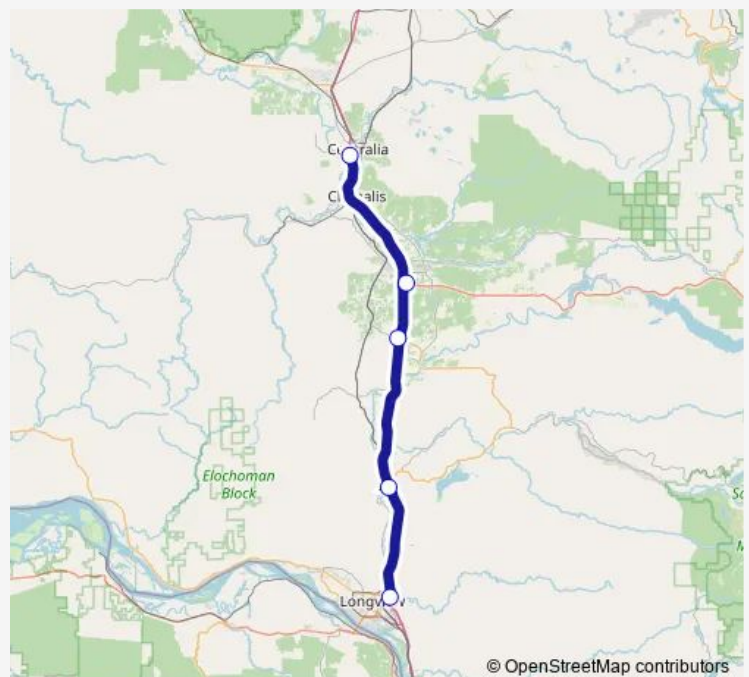

### Route schedule

Castle Rock Park and Ride — Mellen Street e-Transit Station - 1401 Mellen St.

Monday	07:00-14:00
Tuesday	—
Wednesday	—
Thursday	—
Friday	—
Saturday	—
Sunday	—

### Route info

Direction: Castle Rock Park and Ride

Stops: 5

Trip Duration: 0 hour 45 min

© OpenStreetMap contributors

■ Purple

### Direction

Mellen Street e-Transit Station - 1401 Mellen St. — Safeway - 411 Three Rivers Mall, Kelso

5 stops

[Open route schedule](#)

Mellen Street e-Transit Station - 1401 Mellen St.

Exit 68 - Energy Station

### Route schedule

Mellen Street e-Transit Station - 1401 Mellen St. — Safeway - 411 Three Rivers Mall, Kelso

Monday 06:00-17:00

---

Tuesday 06:00-17:00

---

Wednesday 06:00-17:00

---