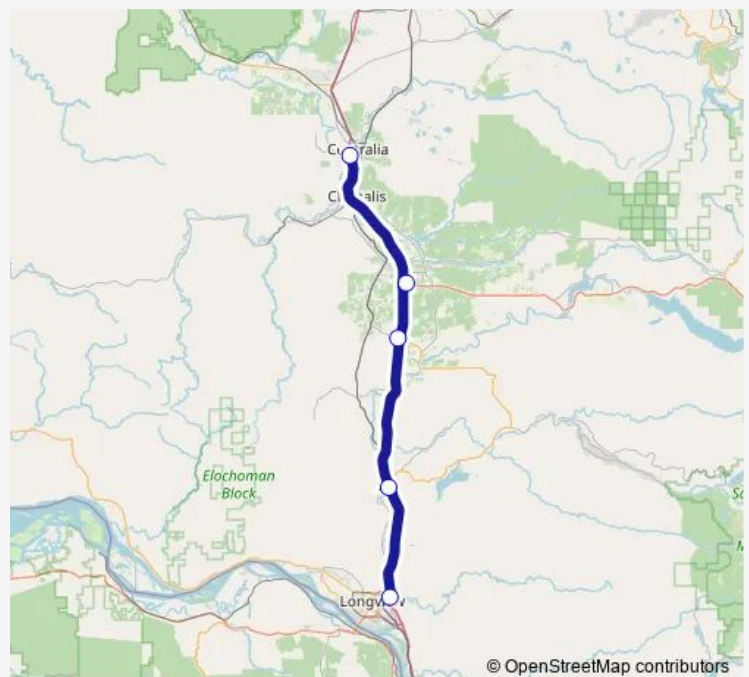

Route info

Direction: Castle Rock Park and Ride

Stops: 5

Trip Duration: 0 hour 45 min

© OpenStreetMap contributors

■ Purple

Direction

Mellen Street e-Transit Station - 1401 Mellen St. — Safeway - 411 Three Rivers Mall, Kelso

5 stops

[Open route schedule](#)

Mellen Street e-Transit Station - 1401 Mellen St.

Exit 68 - Energy Station

Exit 63 - Shell Station

Castle Rock Park and Ride

Safeway - 411 Three Rivers Mall, Kelso

Route schedule

Route info

Direction: Mellen Street e-Transit Station - 1401 Mellen St.

Stops: 5

Trip Duration: 0 hour 48 min

Direction

Safeway - 411 Three Rivers Mall, Kelso — Mellen Street e-Transit Station - 1401 Mellen St.

Monday 08:00-15:00

Tuesday —

Wednesday —

Thursday —

Friday —

Saturday —

Sunday —

Route info