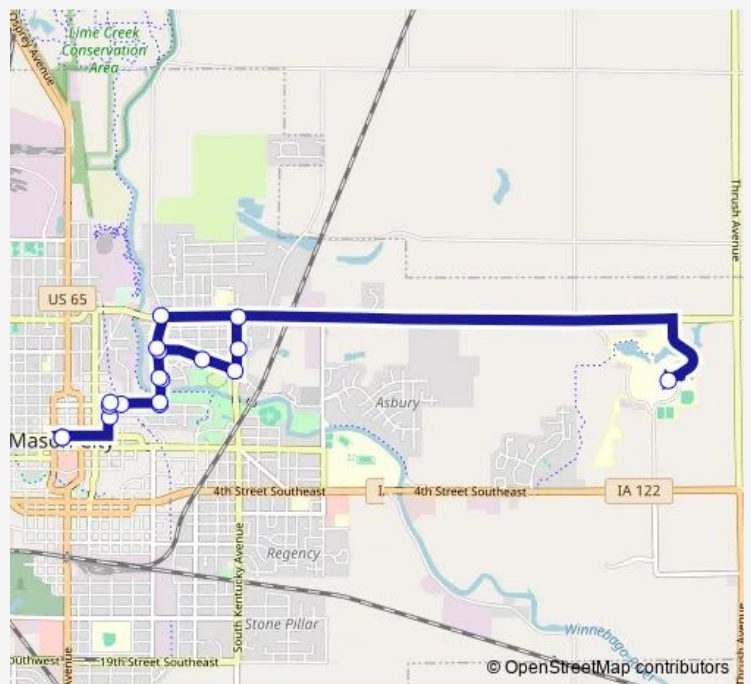

Bus Purple Northeast

[Go to website](#)

Direction
 Central Park — Central Park

18 stops

[Open route schedule](#)

- Central Park
- N Georgia Ave. and 3rd St. NE (Good Shepherd Health)
- N Georgia Ave. and 4th St. Ne
- 4th St. NE and N Connecticut Ave.
- 4th St. NE and N Carolina Ave. (Northbound)
- N Carolina Ave. and 7th St. (Northbound)
- N Carolina Ave. and 9th St. NE (Northbound)
- Birch Dr. and N Virginia Ave. (Swimming Pool)
- Birch Dr. and N Kentucky Ave.
- N Kentucky Ave. and 9th St. Ne
- N Kentucky Ave. and 12th St. Ne
- North Iowa Area Community College
- 12th St. NE and N Carolina Ave.
- N Carolina Ave. and 9th St. NE (Southbound)
- N Carolina Ave. and 7th St. NE (Southbound)
- N Carolina Ave. and 4th St. NE (Southbound)
- 4th St. NE and N Georgia Ave.
- Central Park

Route schedule
 Central Park — Central Park

Monday	06:30-17:00
Tuesday	06:30-17:00
Wednesday	06:30-17:00
Thursday	06:30-17:00
Friday	06:30-17:00
Saturday	—
Sunday	—

Route info

Direction: Central Park

Stops: 18

Trip Duration: 0 hour 25 min

■ Purple — Northeast

Purple Bus time schedules and route maps are available in an offline PDF at busmaps.com. Use the busmaps.com website to see live bus times, train schedule or subway schedule, and step-by-step directions for all public transit in Mason City