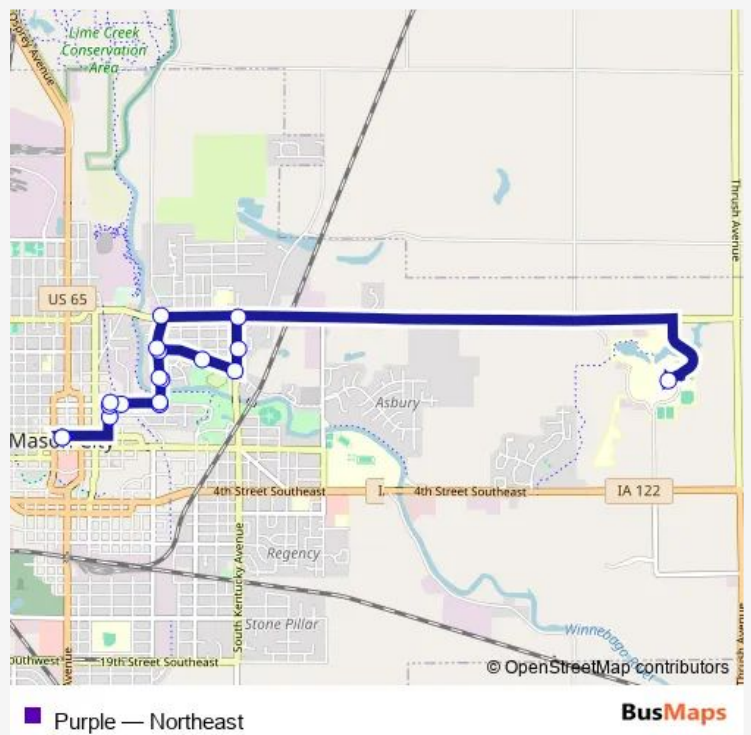

Bus Purple Northeast

[Go to website](#)

Direction
 Central Park — Central Park
 18 stops
[Open route schedule](#)

- Central Park
- N Georgia Ave. and 3rd St. NE (Good Shepherd Health)
- N Georgia Ave. and 4th St. Ne
- 4th St. NE and N Connecticut Ave.
- 4th St. NE and N Carolina Ave. (Northbound)
- N Carolina Ave. and 7th St. (Northbound)
- N Carolina Ave. and 9th St. NE (Northbound)
- Birch Dr. and N Virginia Ave. (Swimming Pool)
- Birch Dr. and N Kentucky Ave.
- N Kentucky Ave. and 9th St. Ne
- N Kentucky Ave. and 12th St. Ne
- North Iowa Area Community College
- 12th St. NE and N Carolina Ave.
- N Carolina Ave. and 9th St. NE (Southbound)
- N Carolina Ave. and 7th St. NE (Southbound)
- N Carolina Ave. and 4th St. NE (Southbound)
- 4th St. NE and N Georgia Ave.
- Central Park

Route schedule
 Central Park — Central Park

Monday	06:30-17:00
Tuesday	06:30-17:00
Wednesday	06:30-17:00
Thursday	06:30-17:00
Friday	06:30-17:00
Saturday	—
Sunday	—

Route info
 Direction: Central Park
 Stops: 18
 Trip Duration: 0 hour 25 min

Purple Bus time schedules and route maps are available in an offline PDF at busmaps.com. Use the busmaps.com website to see live bus times, train schedule or subway schedule, and step-by-step directions for all public transit in Mason City

The schedule is provided in the local timezone. Times with "(+1)" indicate departures on the next day.

PDF file created on 2025-01-16

2024 BusMaps.com - All Rights Reserved