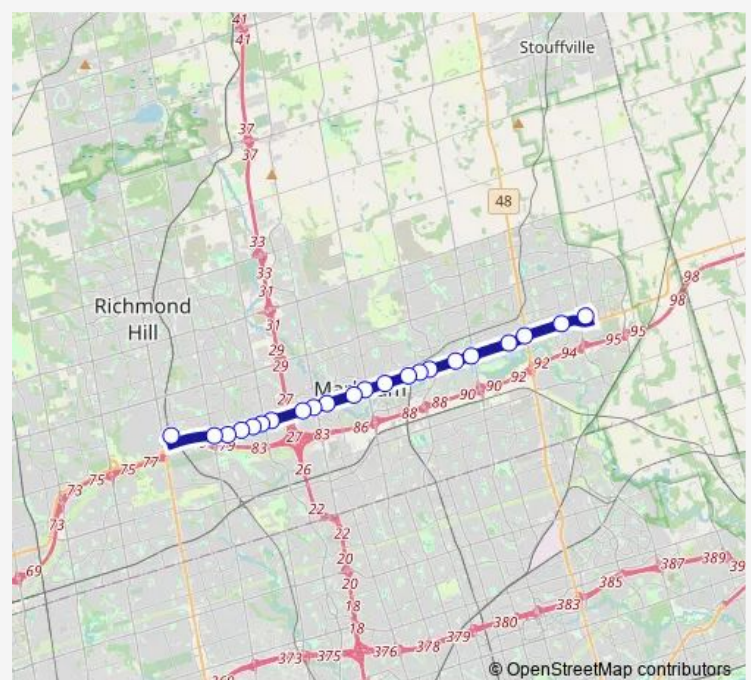

HWY 7 / Town Centre

Highway 7 / Warden Av

Highway 7 / Village Pkwy

Highway 7 / Sciberras Rd

Highway 7 / Main ST Unionville

Highway 7 / Kennedy Rd

HWY 7 / Bullock

HWY 7 / Mccowan

Highway 7 / Galsworthy

HWY 7 / Main Markham

HWY 7 / Wootten

Route schedule

Richmond Hill Centre Platform 1 — Cornell BUS Terminal Platform 8

Monday	04:50-00:42 ⁺¹
Tuesday	04:50-00:42 ⁺¹
Wednesday	04:50-00:42 ⁺¹
Thursday	04:50-00:42 ⁺¹
Friday	04:50-00:42 ⁺¹
Saturday	05:20-00:01 ⁺¹
Sunday	07:03-00:39 ⁺¹

Route info

Direction: Richmond Hill Centre Platform 1

Stops: 23

Trip Duration: 0 hour 49 min

purple — Viva Purple

Markham Stouffville Hospital

Cornell BUS Terminal Platform 8

Direction

Cornell BUS Terminal Platform 8 — Richmond Hill Centre Platform 1

22 stops

[Open route schedule](#)

Cornell BUS Terminal Platform 8

HWY 7 / Wootten

HWY 7 / Main Markham

Highway 7 / Galsworthy Dr

HWY 7 / Mccowan