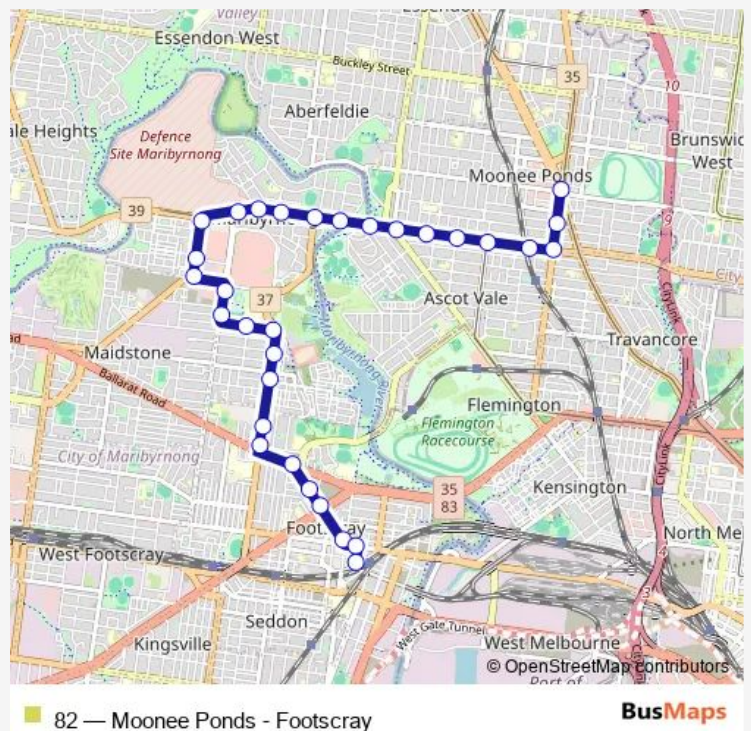

50-Wests Rd/Williamson Rd (Maribyrnong)

49-Highpoint Shopping Centre/Wests Rd (Maribyrnong)

48-Raleigh Rd/Wests Rd (Maribyrnong)

46-Rosamond Rd/Raleigh Rd (Maribyrnong)

45-Randall St/Raleigh Rd (Maribyrnong)

### Route schedule

64-Footscray Station/Leeds St (Footscray) — 32-Moonee Ponds Junction/Pascoe Vale Rd (Moonee Ponds)

Monday —

Tuesday —

Wednesday —

Thursday —

Friday 05:05-01:29<sup>+1</sup>

Saturday —

### Route info

Direction: 64-Footscray Station/Leeds St (Footscray)

Stops: 31

Trip Duration: 0 hour 24 min

42-Clyde St/Raleigh Rd (Maribyrnong)

41-Maribyrnong Park/Maribyrnong Rd (Ascot Vale)

40-Epsom Rd/Maribyrnong Rd (Moonee Ponds)

## Route info

Direction: 64-Footscray Station/Leeds St (Footscray)

Stops: 31

Trip Duration: 0 hour 30 min

39-Bowen St/Maribyrnong Rd (Moonee Ponds)

38-Hotham St/Maribyrnong Rd (Moonee Ponds)

37-Union Rd/Maribyrnong Rd (Moonee Ponds)