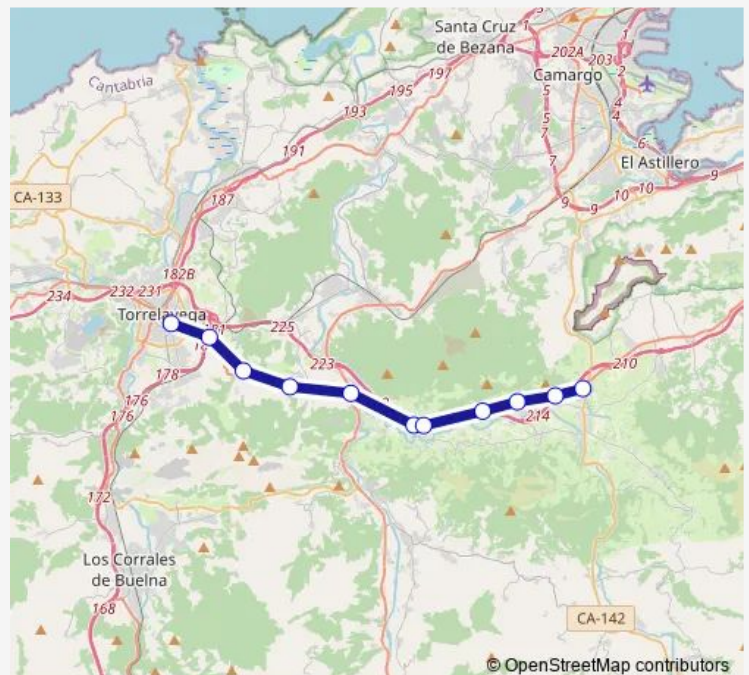

Saron

Route schedule

Torrelavega — Saron

Monday 06:15-07:40

Tuesday 06:15-07:40

Wednesday 06:15-07:40

Thursday 06:15-07:40

Friday 06:15-07:40

Saturday —

Sunday —

Route info

Direction: Torrelavega

Stops: 11

Trip Duration: 0 hour 35 min

ALSA - Tvga-Sar Bus time schedules and route maps are available in an offline PDF at [busmaps.com](https://busmaps.com). Use the [busmaps.com](https://busmaps.com) website to see live bus times, train schedule or subway schedule, and step-by-step directions for all public transit in Puente Viesgo