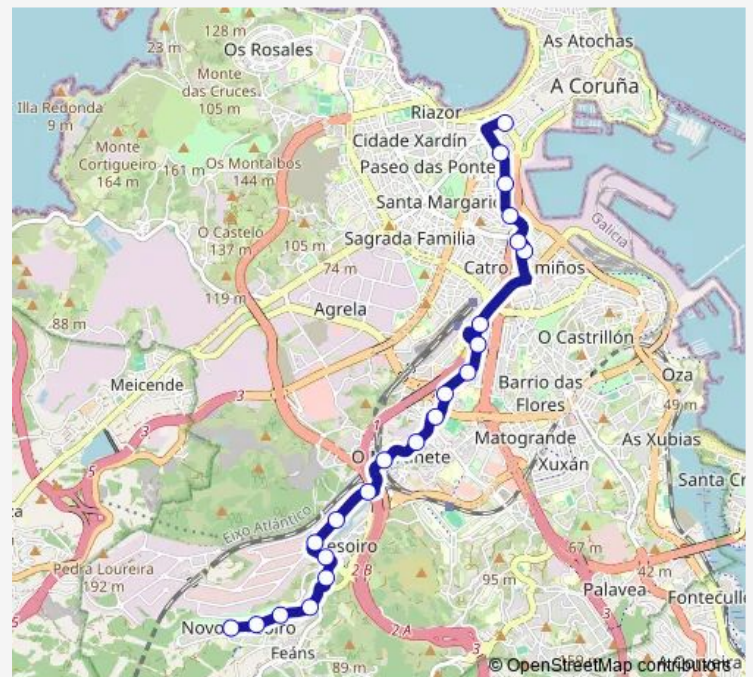

Juan Flórez, 119

Pza. de Vigo

Pza. de Galicia

Route schedule

Novo Mesoiro, f/38 — Juana de Vega

Monday 07:05-23:15

Tuesday 07:05-23:15

Wednesday 07:05-23:15

Thursday 07:05-23:15

Friday 07:05-23:15

Saturday 07:30-22:12

Sunday 07:30-22:12

Route info

Direction: Novo Mesoiro, f/38

Stops: 22

Trip Duration: 0 hour 28 min

21 — Juana de Vega-Novo Mesoiro

BusMaps

Direction

Juana de Vega — Novo Mesoiro, f/38

25 stops

[Open route schedule](#)

Juana de Vega

Pza. de Ourense

Route info

Direction: Juana de Vega

Stops: 25

Trip Duration: 0 hour 29 min

21 Bus time schedules and route maps are available in an offline PDF at busmaps.com. Use the busmaps.com website to see live bus times, train schedule or subway schedule, and step-by-step directions for all public transit in A Coruna