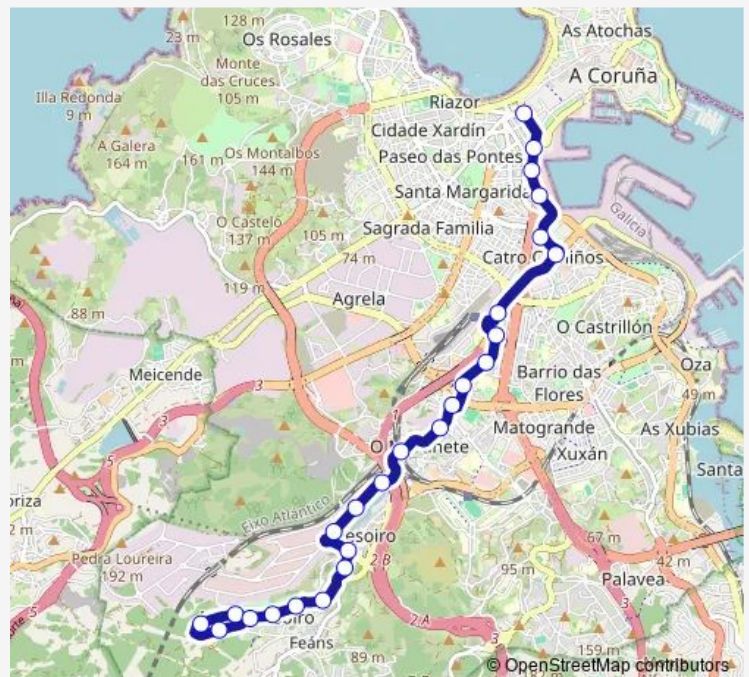

### Direction

Juana de Vega — Novo Mesoiro, f/38

25 stops

[Open route schedule](#)

- Juana de Vega
- Pza. de Ourense
- Linares Rivas, 26
- Primo de Rivera, 1
- Catro Camiños
- Ramón y Cajal, 30
- Salgado Torres,túnel
- Pza. Casares Quiroga
- P. Picasso,I.D.Pardo
- Pablo Picasso, 4
- O Birloque,A Chave
- O Birloque,Pocomaco
- E.Pocomaco,Martinete
- Pocomaco B15
- Pocomaco B4
- Pocomaco A5
- Pocomaco, 3.Rda.
- Mesoiro, I.Sisargas
- Illas Sisargas,super
- Novo Mesoiro, 10
- Novo Mesoiro, 30

### Route schedule

Juana de Vega — Novo Mesoiro, f/38

Monday	07:30-22:45
Tuesday	07:30-22:45
Wednesday	07:30-22:45
Thursday	07:30-22:50
Friday	07:30-22:45
Saturday	07:35-22:45
Sunday	07:35-22:45

### Route info

Direction: Juana de Vega

Stops: 25

Trip Duration: 0 hour 34 min

■ 21 — Juana de Vega-Novo Mesoiro

BusMaps

Ribeira Sacra, 3

Ribeira Sacra, 12

## Route info

Direction: Novo Mesoiro, f/38

Stops: 22

Trip Duration: 0 hour 34 min

21 Bus time schedules and route maps are available in an offline PDF at [busmaps.com](https://busmaps.com). Use the [busmaps.com](https://busmaps.com) website to see live bus times, train schedule or subway schedule, and step-by-step directions for all public transit in A Coruna