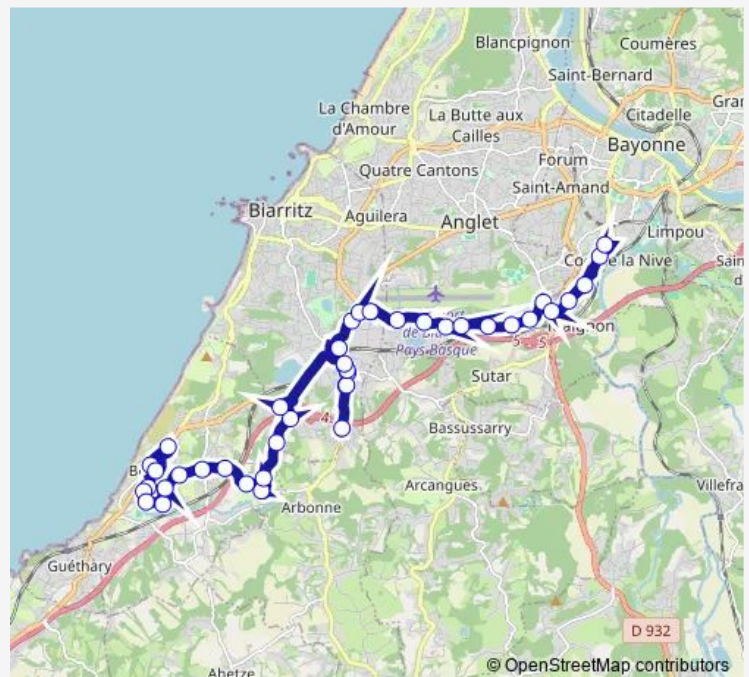

### Route schedule

Mairie de Bidart — Marrac

Monday 07:01-18:14

Tuesday 07:01-18:14

Wednesday 07:01-18:14

Thursday 07:01-18:14

Friday 07:01-18:14

Saturday 07:01-18:14

### Route info

Direction: Mairie de Bidart

Stops: 41

Trip Duration: 0 hour 44 min

21 — Mairie de Bidart - Bayonne Marrac

Labourd

Poutchinots

Harritz

## Route info

Direction: Marrac

Stops: 43

Trip Duration: 0 hour 48 min

Pemartia

Jardin Bassilour

Domaine Bassilour

Camping Ruisseau